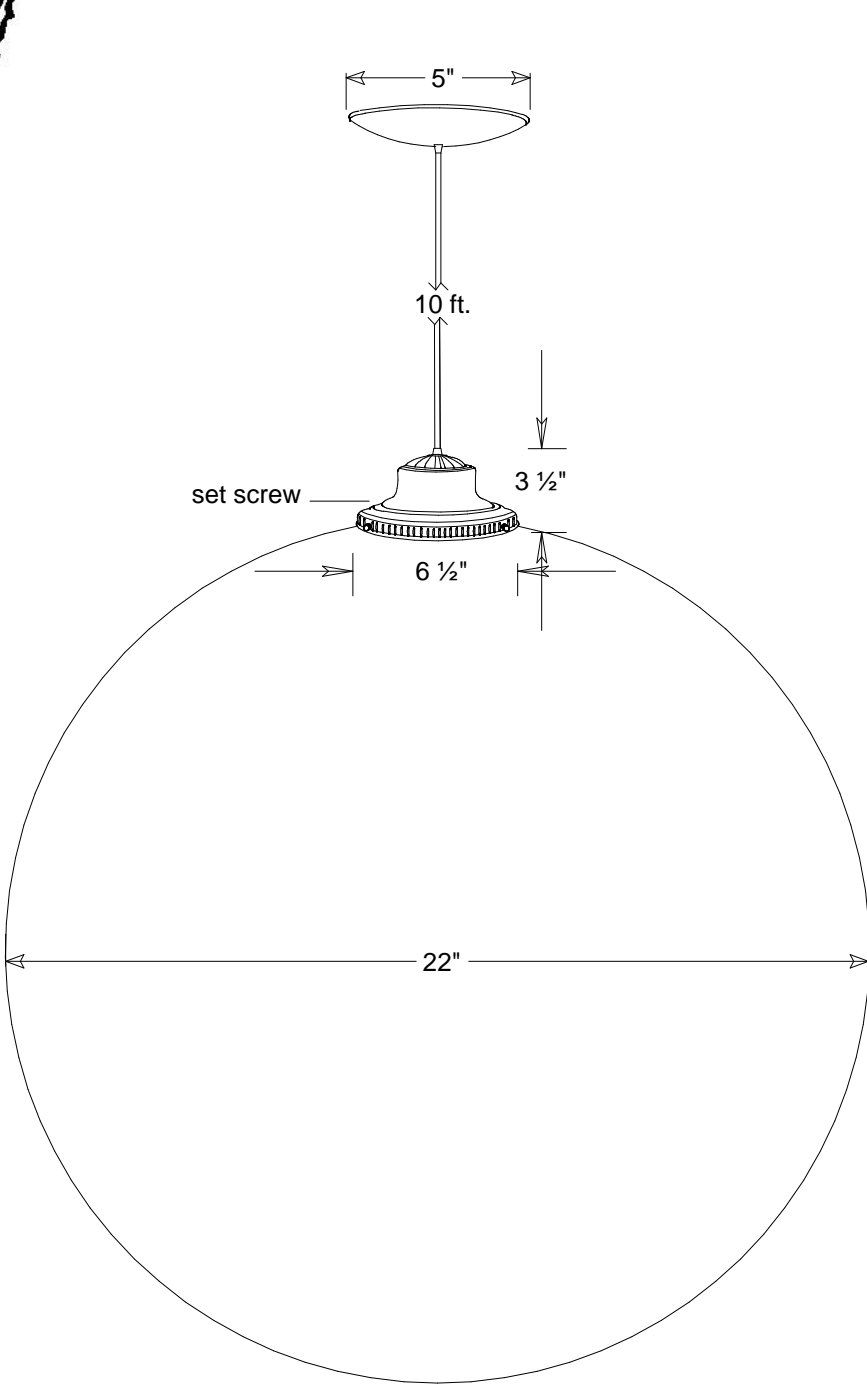

Primelite Manufacturing Corp

407 S Main St, Freeport, NY 11520

Phone: 516-868-4411 | Fax: 516-868-4609
 sales@primelite-mfg.com | www.primelite-mfg.com

PART # #792 N	LAMP Incandescent Led	VOLTAGE 120V	COLOR Powder Coated Colors
JOB NAME			TYPE Globe Pendant Superlex Necked

School House Holder (large)

Lamp: Incandescent LED 1/200A LED50 LED90 <small>(5 X LED19) (5 X LED18)</small>	Name	Date	<h2 style="text-align: center;">Globe Pendant #792 N</h2>			
	Drawn	lv				10/05/18
	Checked			22" Dia Necked Superlex Globe 10' Vinyl Cord Smoke #792/1N White #792/3N Clear #792/4N		
	ENG Appr.					
MFR Appr.			Size	Drawing No.	Rev	
Construction: Aluminum Superlex	QA		A	0001	A	
Unless Otherwise Specified: Dimensions in Inches	Colors		Scale	CAD File	Sheet	
	Smoke #/1 White #/3 Clear #/4				1 of 1	