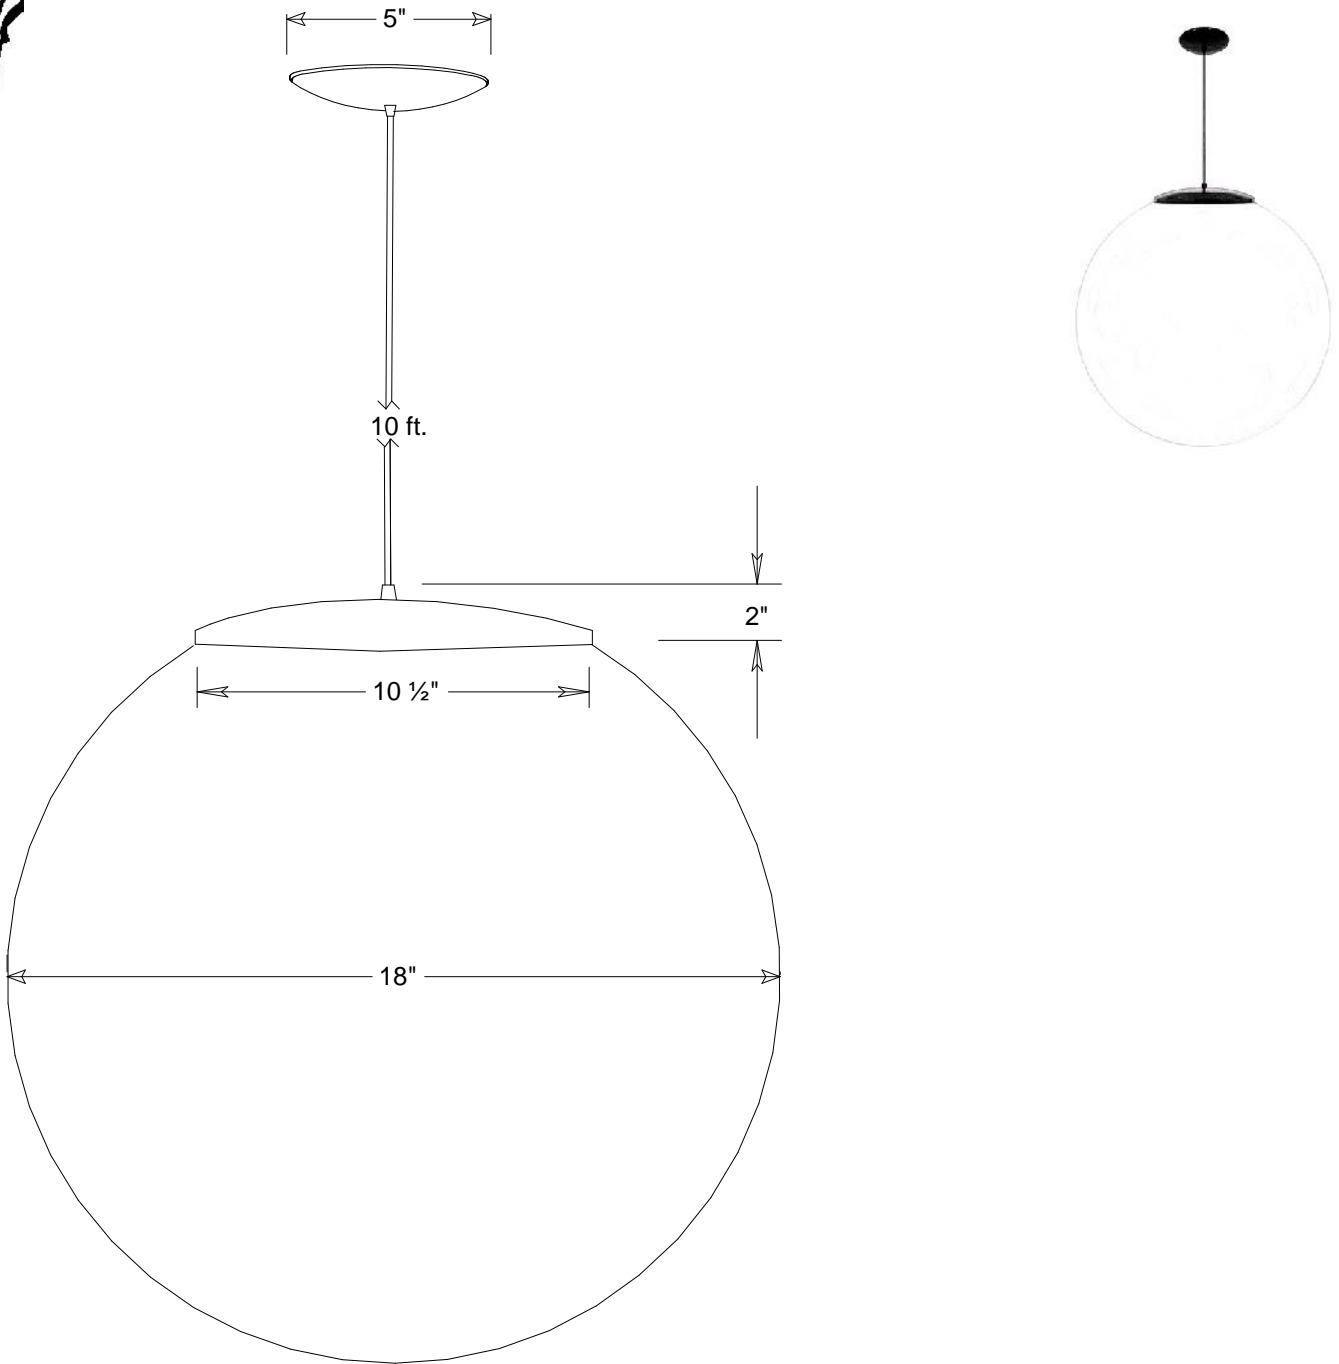

Primelite Manufacturing Corp

407 S Main St, Freeport, NY 11520

Phone: 516-868-4411 | Fax: 516-868-4609
 sales@primelite-mfg.com | www.primelite-mfg.com

PART # #788	LAMP Incandescent Led	VOLTAGE 120V	COLOR Powder Coated Colors
JOB NAME			TYPE Globe Pendant Superlex Neckless

Lamp: Incandescent LED 1/200A LED50 LED90 <small>(5 X LED10) (5 X LED18)</small>	Name	Date	Globe Pendant #788							
	Drawn	iv						10/11/18		
	Checked			18" Dia Superlex Globe Neckless 10' Vinyl Cord Smoke #788/1 White #788/3 Clear #788/4						
	ENG Appr.									
Construction: Aluminum Superlex	MFR Appr.		Size	Drawing No.	Rev	Revisions				
Unless Otherwise Specified: Dimensions in Inches	QA		A	0001	A				Zone	Rev
	Colors		Scale	CAD File	Sheet					
	Smoke #/1 White #/3 Clear #/4				1 of 1					