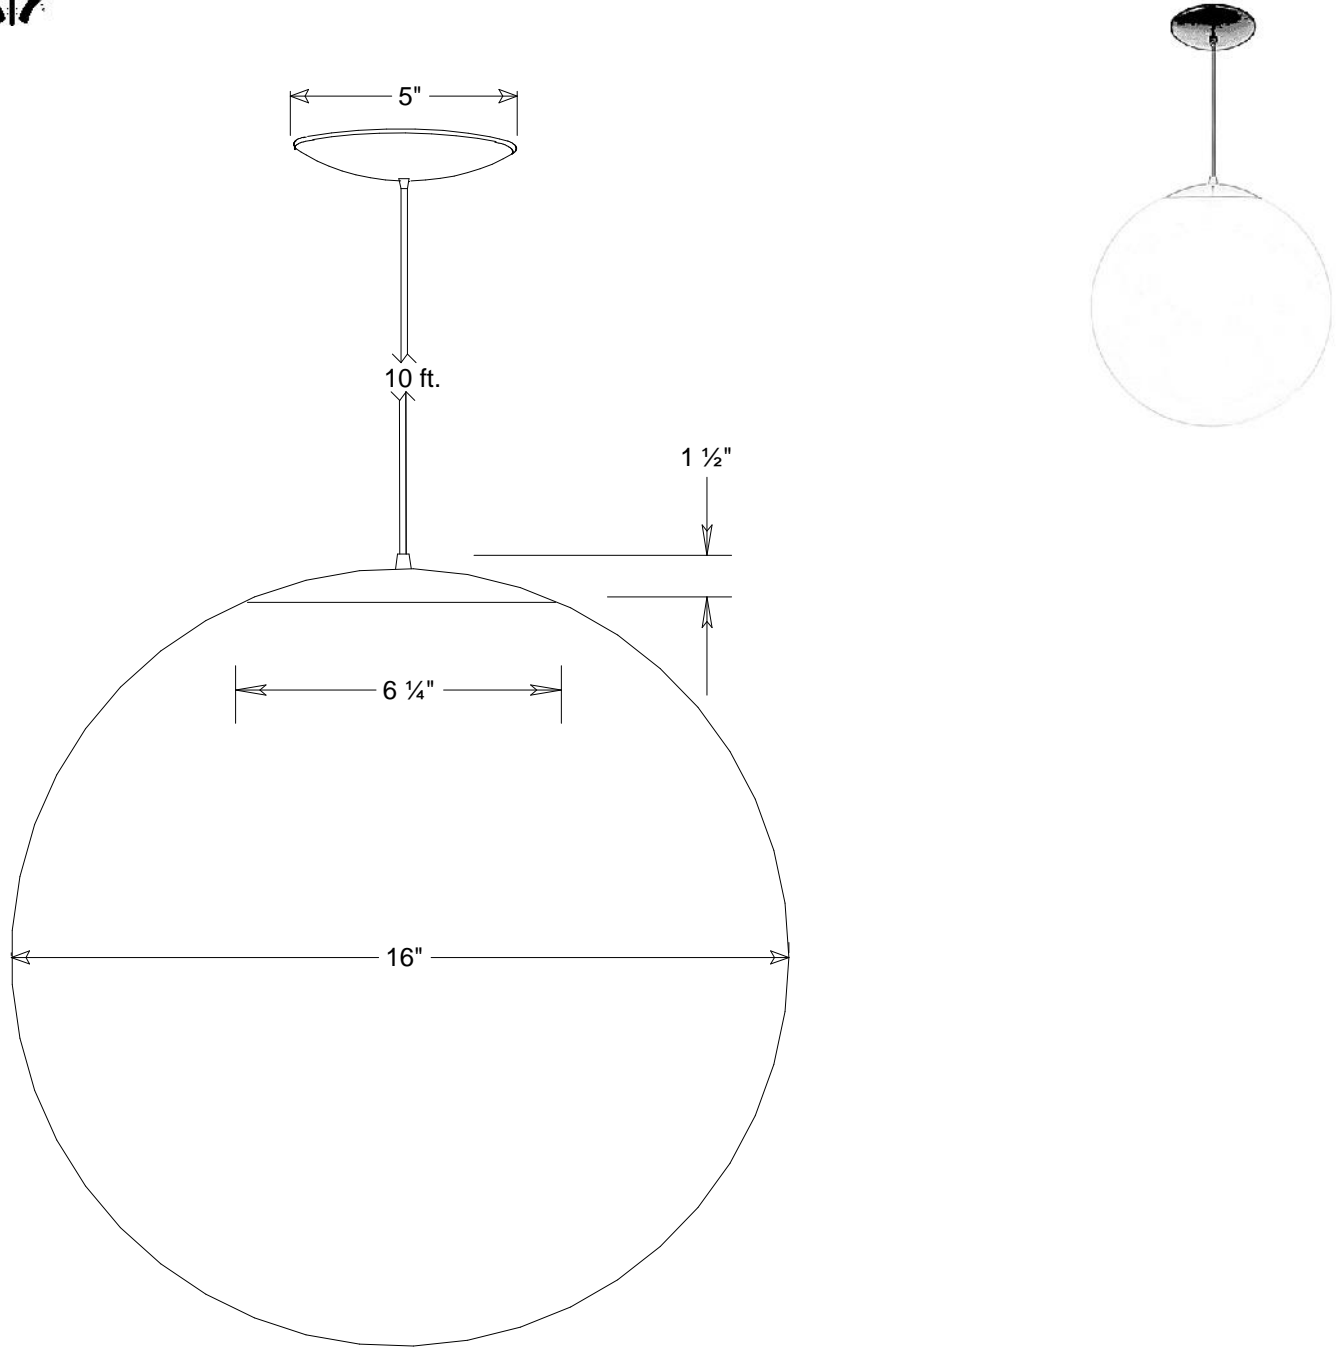

Primelite Manufacturing Corp

407 S Main St, Freeport, NY 11520

Phone: 516-868-4411 | Fax: 516-868-4609
 sales@primelite-mfg.com | www.primelite-mfg.com

PART # #786	LAMP Incandescent Led	VOLTAGE 120V	COLOR Powder Coated Colors
JOB NAME			TYPE Globe Pendant Superlex Neckless

Lamp: Incandescent LED 	Name	Date	Globe Pendant #786		
	Drawn: iv	10/11/18			
Construction: Aluminum Superlex Unless Otherwise Specified: Dimensions in Inches	Checked		16" Dia Superlex Globe Neckless 10' Vinyl Cord		
	ENG Appr.		Smoke #786/1 White #786/3 Clear #786/4		
	MFR Appr.		Size	Drawing No.	Rev
	QA		A	0001	A
	Colors	Scale	CAD File	Sheet	
	Smoke #/1 White #/3 Clear #/4			1 of 1	