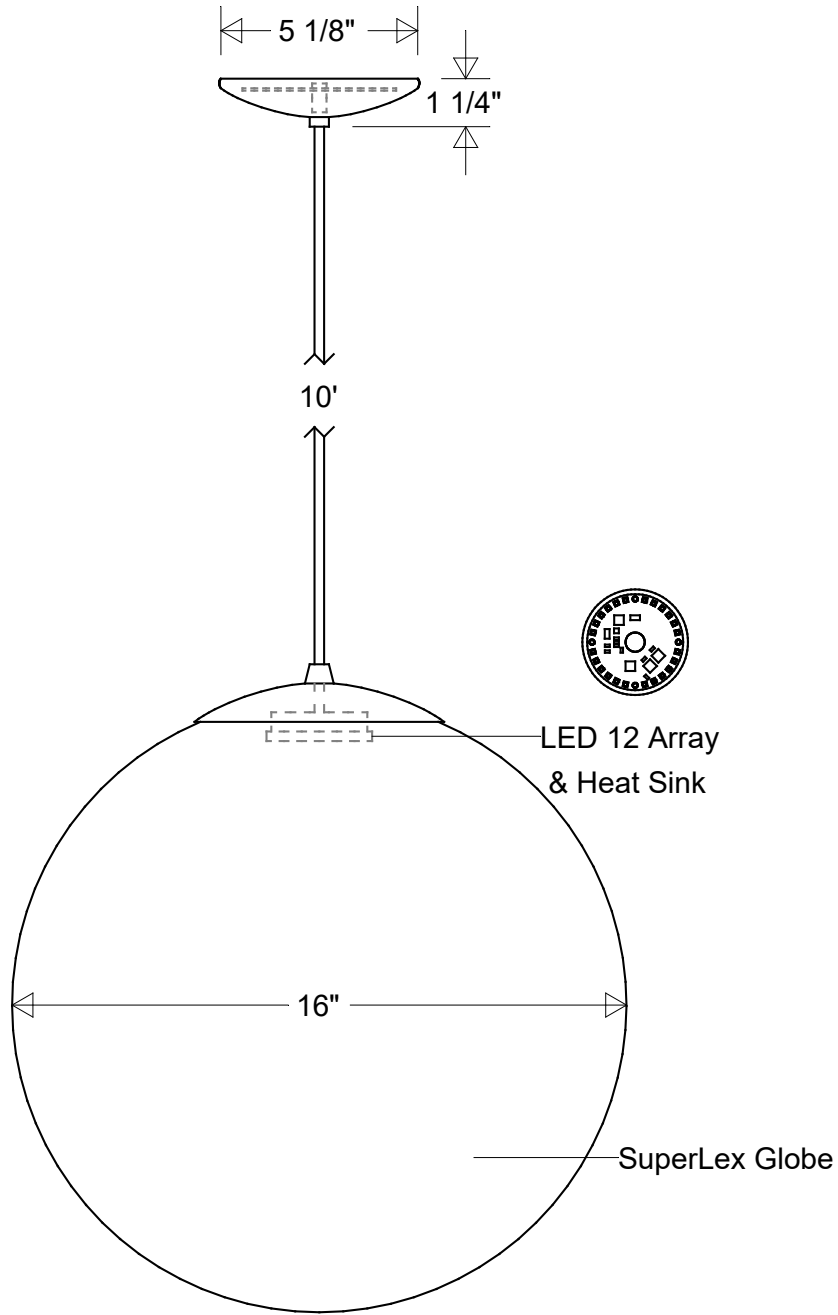

Primelite Manufacturing Corp

407 S Main St, Freeport, NY 11520

Phone: 516-868-4411 | Fax: 516-868-4609
 sales@primelite-mfg.com | www.primelite-mfg.com

PART # #786 LED 12	LAMP Built-In LED	VOLTAGE 120 V	COLOR Powder Coated Paint
JOB NAME			TYPE Pendant

Lamp: LED 12 Array
 60 W Inc Equivalent
 3K = 910 Lumens
 4K = 1000 Lumens

	Initials	Date
Drawn	CB	04/2022
Checked		
ENG Appr.		
MFR Appr.		
QA		

Pendant #786 LED 12

16" Dia | 10' Vinyl Cord

SuperLex Globe: Smoke (-1) | White (-3) | Clear (-4)

Revisions				
Zone	Rev	Description	Date	Appr

Construction:
 Aluminum | SuperLex

Size	Drawing No.	Rev
A	0001	A

Unless Otherwise Specified:
 Dimensions in Inches

Weight:	Scale	CAD File	Sheet
			1 of 1