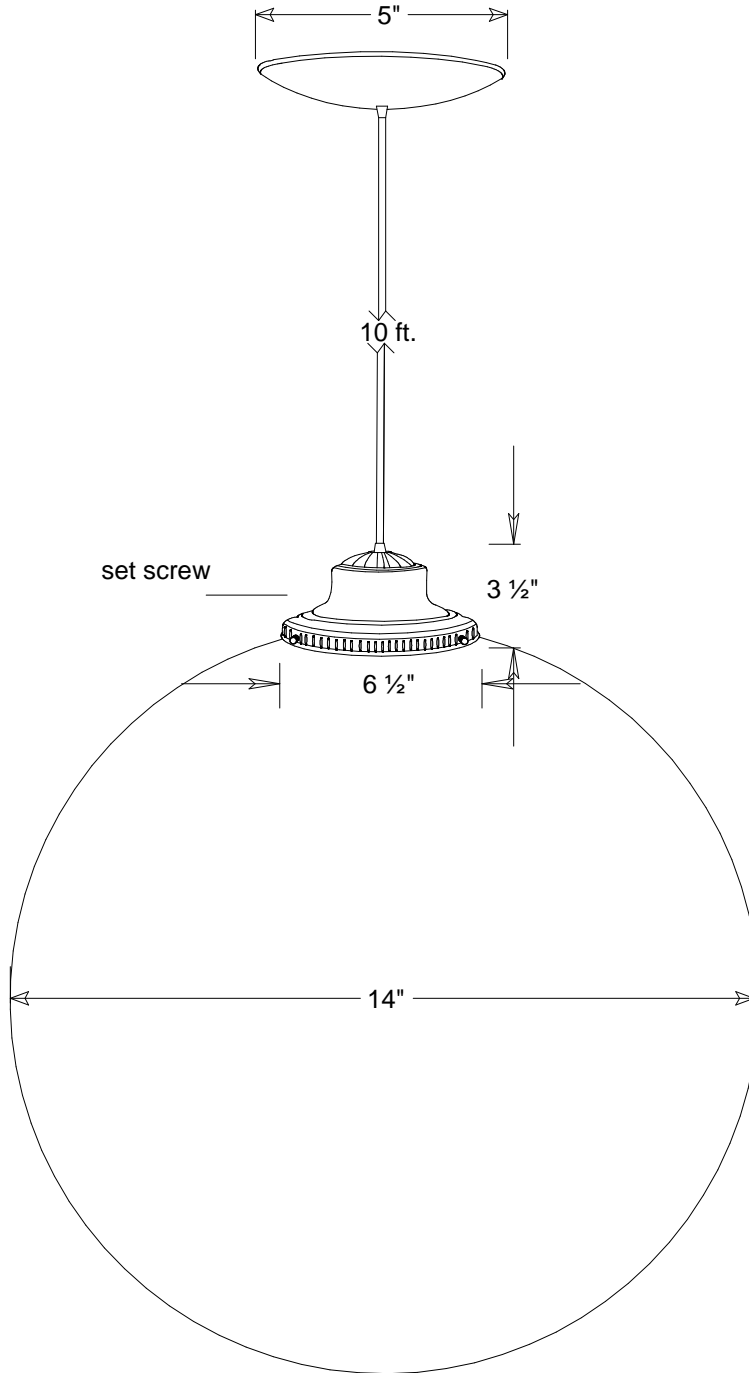

# Primelite Manufacturing Corp

407 S Main St, Freeport, NY 11520

Phone: 516-868-4411 | Fax: 516-868-4609  
 sales@primelite-mfg.com | www.primelite-mfg.com

PART # <b>#784 N</b>	LAMP Incandescent   Led	VOLTAGE 120V	COLOR Powder Coated Colors
	JOB NAME		
			TYPE Globe Pendant Superlex   Necked

School House Holder (large)

Lamp: Incandescent   LED	Name	Date	<b>Globe Pendant #784 N</b>		
   1/200A   LED12 3K   LED48 3K <small>(4 X LED12 3K)</small>	iv	10/03/18			
Construction: Aluminum Superlex	Checked		14" Dia Necked Superlex Globe   10' Vinyl Cord Smoke #784/1N   White #784/3N   Clear #784/4N		
Unless Otherwise Specified: Dimensions in Inches	ENG Appr.		Size	Drawing No.	Rev
	MFR Appr.		<b>A</b>	<b>0001</b>	<b>A</b>
	QA		Scale	CAD File	Sheet
	Colors				<b>1 of 1</b>
	Smoke #/1   White #/3   Clear #/4				