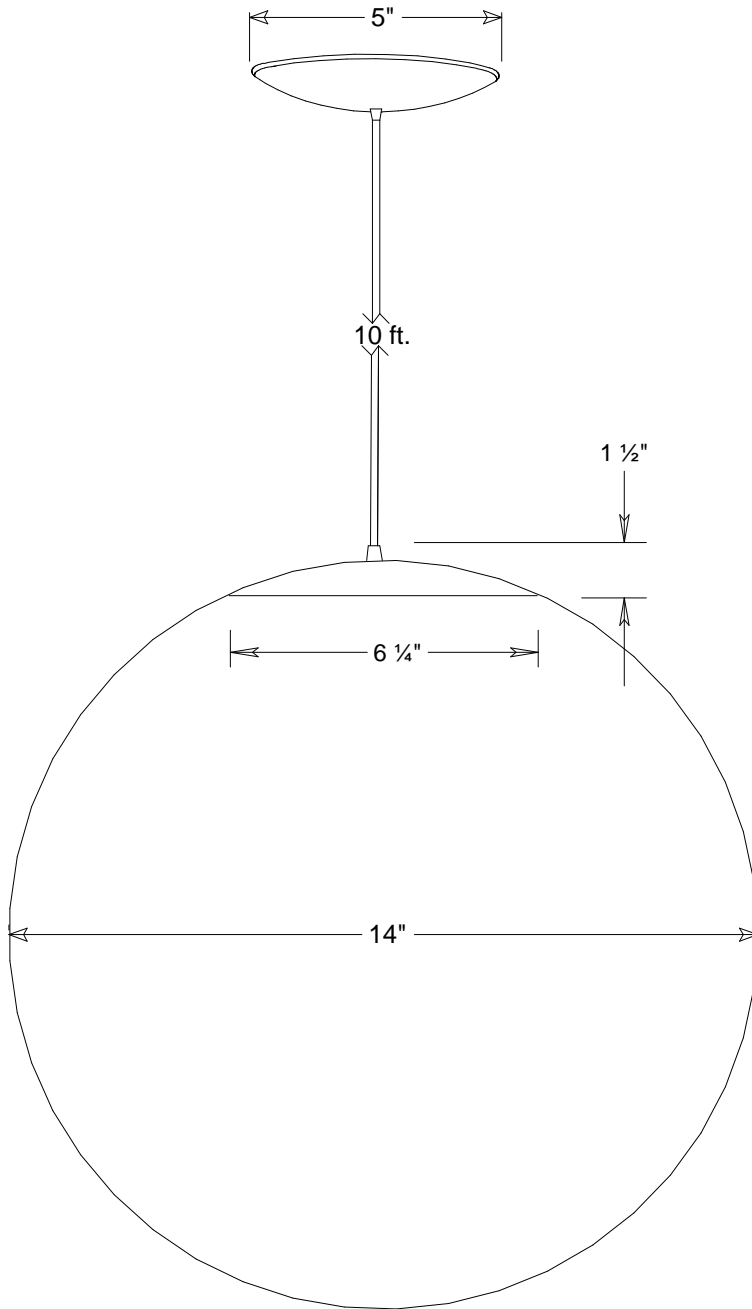

Primelite Manufacturing Corp

407 S Main St, Freeport, NY 11520

Phone: 516-868-4411 | Fax: 516-868-4609
 sales@primelite-mfg.com | www.primelite-mfg.com

PART # #784	LAMP Incandescent Led	VOLTAGE 120V	COLOR Powder Coated Colors
JOB NAME			TYPE Globe Pendant Superlex Neckless

Lamp: Incandescent LED    1/200A LED12 3K LED48 3K <small>(4 X LED12 3K)</small>	Name	Date	Globe Pendant #784		
	Drawn	iv			
Checked			14" Dia Superlex Globe Neckless 10' Vinyl Cord Smoke #784/1 White #784/3 Clear #784/4		
ENG Appr.					
MFR Appr.			Size	Drawing No.	Rev
QA			A	0001	A
Unless Otherwise Specified: Dimensions in Inches	Colors		Scale	CAD File	Sheet
	Smoke #/1 White #/3 Clear #/4				1 of 1