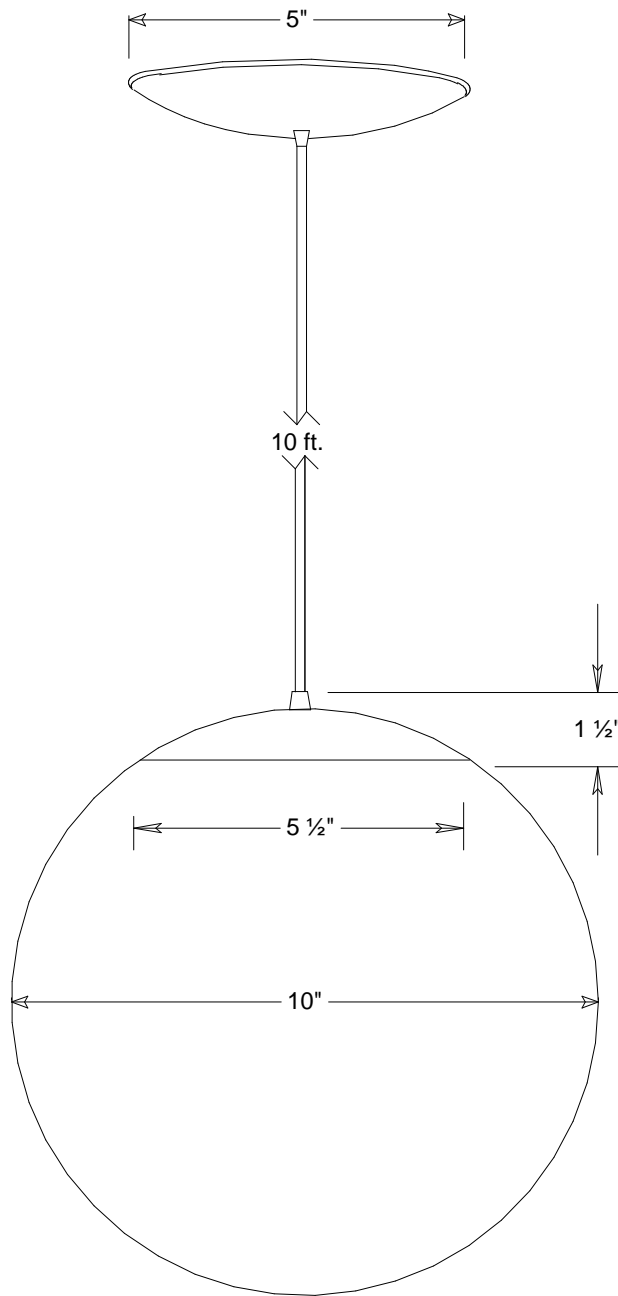

Primelite Manufacturing Corp

407 S Main St, Freeport, NY 11520

Phone: 516-868-4411 | Fax: 516-868-4609
 sales@primelite-mfg.com | www.primelite-mfg.com

PART # #780	LAMP Incandescent Led	VOLTAGE 120V	COLOR Powder Coated Colors
JOB NAME			TYPE Globe Pendant Superlex Neckless

Lamp: Incandescent

175A | LED12 3K

Construction: Aluminum Superlex

Unless Otherwise Specified:
Dimensions in Inches

Name	Date	Globe Pendant #780		
Drawn iv	10/10/18	10" Dia Superlex Globe Neckless 10' Vinyl Cord Smoke #780/1 White #780/3 Clear #780/4		
Checked		Size	Drawing No.	Rev
ENG Appr.		A	0001	A
MFR Appr.		Scale	CAD File	Sheet
QA				1 of 1
Colors		Smoke #/1 White #/3 Clear #/4		