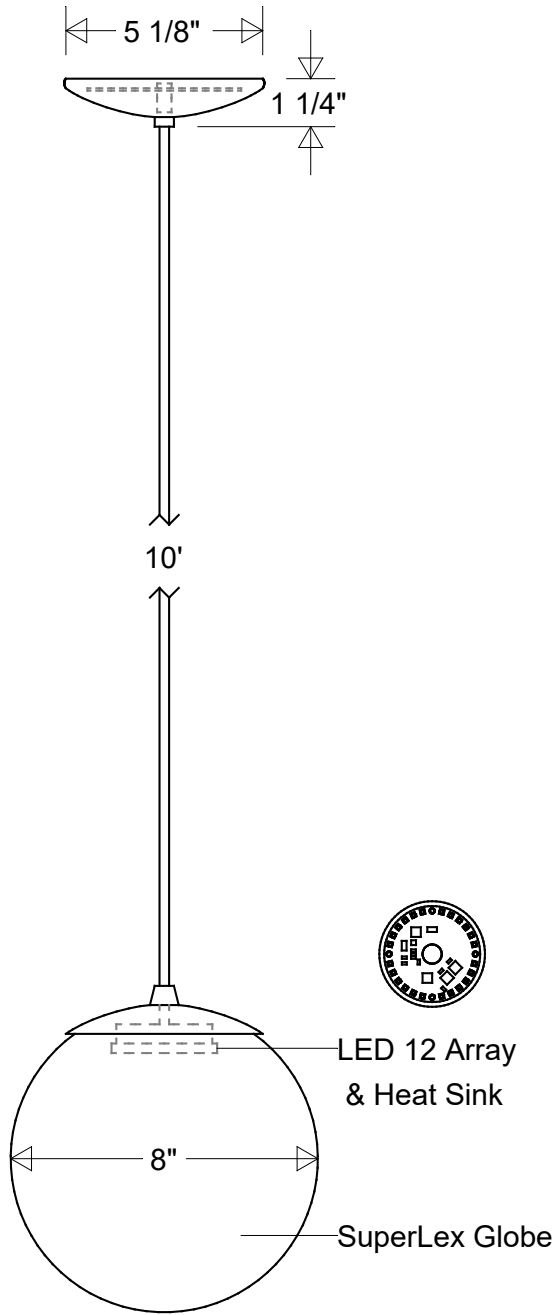

Primelite Manufacturing Corp

407 S Main St, Freeport, NY 11520

Phone: 516-868-4411 | Fax: 516-868-4609
 sales@primelite-mfg.com | www.primelite-mfg.com

PART # #778 LED 12	LAMP Built-In LED	VOLTAGE 120 V	COLOR Powder Coated Paint
JOB NAME			TYPE Pendant

Lamp: LED 12 Array
 60 W Inc Equivalent
 3K = 910 Lumens
 4K = 1000 Lumens

	Initials	Date
Drawn	CB	04/2022
Checked		
ENG Appr.		
MFR Appr.		
QA		

Pendant #778 LED 12

8" Dia | 10' Vinyl Cord
 SuperLex Globe: Smoke (-1) | White (-3) | Clear (-4)

Size	Drawing No.	Rev
A	0001	A
Scale	CAD File	Sheet
		1 of 1

Revisions				
Zone	Rev	Description	Date	Appr

Construction:
 Aluminum | SuperLex

Unless Otherwise Specified:
 Dimensions in Inches

Weight:

Scale

CAD File