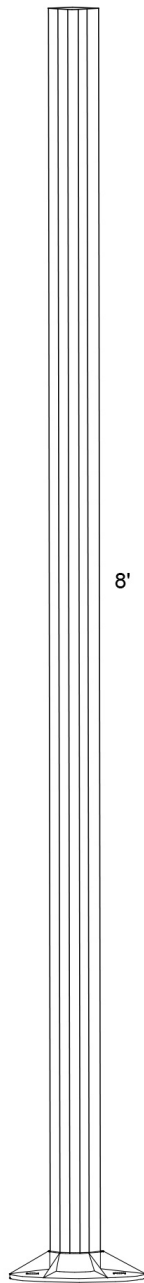

#6612 SB ▲

#6610 SB ▲

#6608 SB ▲

#6607 SB ▲

5 1/2" on center

shoe base top view

Assembly includes: Template, Anchor Bolts, Washers and Nuts.

	Name	Date
Drawn	Iv	02/01/17
Checked		
ENG Appr.		
MFR Appr.		
QA		
Comments		
CAD Generated Drawing Do Not Manually Update		
Construction: Aluminum		

Primelite Mfg. Corp.

#6600 SB Post Series

**3" Round Post | 7' - 12' | Shoe Base
Extruded Aluminum | Fluted Surface
Gauge .050**

Size	Drawing No.	Rev
A	0001	A
Scale	CAD File	Sheet 1 of 1