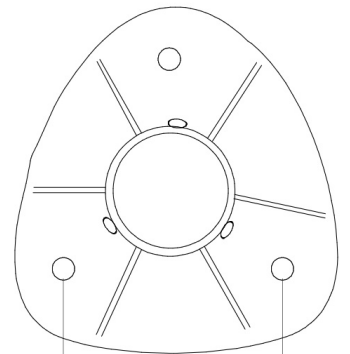

#6612 SB ▲

#6610 SB ▲

#6608 SB ▲

#6607 SB ▲

5 1/2" on center

shoe base top view

Assembly includes: Template, Anchor Bolts, Washers and Nuts.

	Name	Date
Drawn	Iv	02/01/17
Checked		
ENG Appr.		
MFR Appr.		
QA		
Comments		
CAD Generated Drawing Do Not Manually Update		
Construction: Aluminum		

Primelite Mfg. Corp.

#6600 SB Post Series

**3" Round Post | 7' - 12' | Shoe Base
Extruded Aluminum | Fluted Surface
Gauge .050**

Size	Drawing No.	Rev
A	0001	A
Scale	CAD File	Sheet 1 of 1