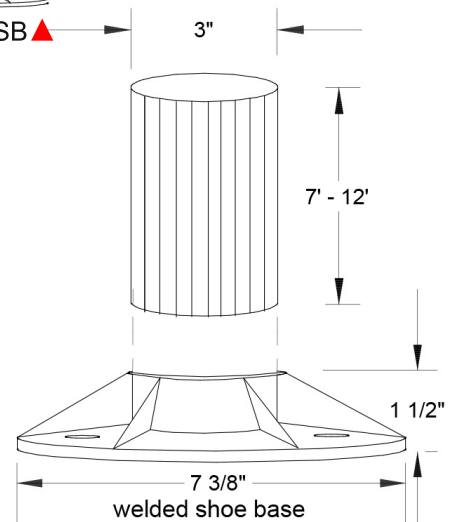

#6612 SB ▲

#6610 SB ▲

#6608 SB ▲

#6607 SB ▲

5 1/2" on center

shoe base top view

Assembly includes: Template, Anchor Bolts, Washers and Nuts.

	Name	Date
Drawn	Iv	02/01/17
Checked		
ENG Appr.		
MFR Appr.		
QA		
Comments		
CAD Generated Drawing Do Not Manually Update		
Construction: Aluminum		

Primelite Mfg. Corp.

#6600 SB Post Series

**3" Round Post | 7' - 12' | Shoe Base
Extruded Aluminum | Fluted Surface
Gauge .050**

Size	Drawing No.	Rev
A	0001	A
Scale	CAD File	Sheet 1 of 1