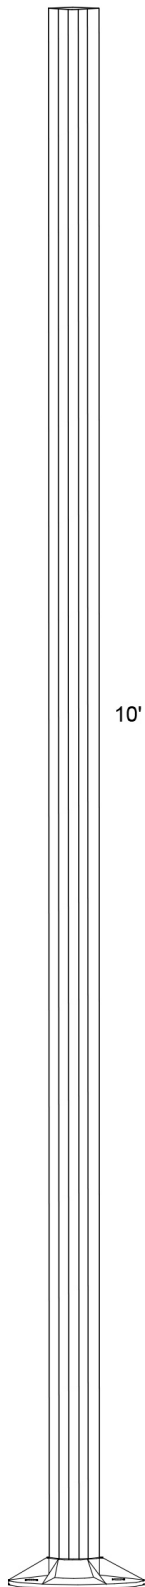

#6612 SB ▲

#6610 SB ▲

#6608 SB ▲

#6607 SB ▲

5 1/2" on center

shoe base top view

Assembly includes: Template, Anchor Bolts, Washers and Nuts.

	Name	Date
Drawn	Iv	02/01/17
Checked		
ENG Appr.		
MFR Appr.		
QA		
Comments		
CAD Generated Drawing Do Not Manually Update		
Construction: Aluminum		

Primelite Mfg. Corp.

#6600 SB Post Series

**3" Round Post | 7' - 12' | Shoe Base
Extruded Aluminum | Fluted Surface
Gauge .050**

Size	Drawing No.	Rev
A	0001	A
Scale	CAD File	Sheet 1 of 1