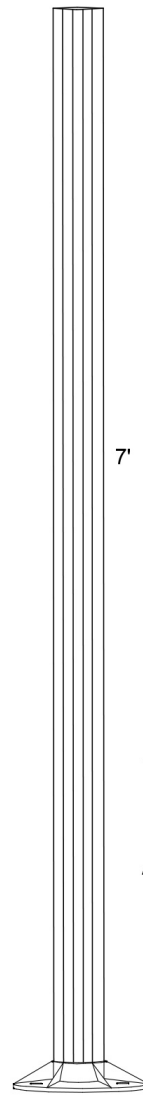

#6612 SB ▲

#6610 SB ▲

#6608 SB ▲

#6607 SB ▲

5 1/2" on center

shoe base top view

Assembly includes: Template, Anchor Bolts, Washers and Nuts.

	Name	Date
Drawn	Iv	02/01/17
Checked		
ENG Appr.		
MFR Appr.		
QA		
Comments		
CAD Generated Drawing Do Not Manually Update		
Construction: Aluminum		

Primelite Mfg. Corp.

#6600 SB Post Series

**3" Round Post | 7' - 12' | Shoe Base
Extruded Aluminum | Fluted Surface
Gauge .050**

Size	Drawing No.	Rev
A	0001	A
Scale	CAD File	Sheet 1 of 1