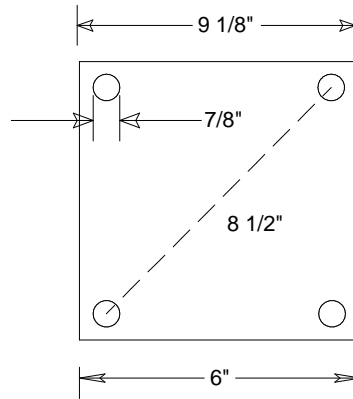

4" Square to 3" Round Post Adapter

Shoe Base

		Name	Date	<b>Primelite Mfg. Corp.</b>		
Drawn	lv		01/30/17	<b>#6420 SB</b> <b>4" Square Post   Height 20'   Shoe Base</b> <b>Extruded Aluminum   Smooth Surface</b>		
Update	lv		10/03/17			
ENG Appr.						
MFR Appr.						
QA						
<b>Comments</b> CAD Generated Drawing Do Not Manually Update  <b>Construction: Aluminum</b>				Size	Drawing No.	Rev
				<b>A</b>	<b>0001</b>	<b>A</b>
				Scale	CAD File	Sheet <b>1 of 1</b>