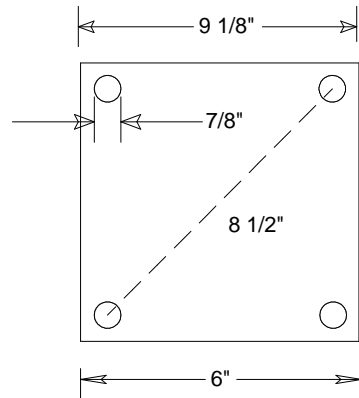

4" Square to 3" Round Post Adapter

Shoe Base

	Name	Date	<b>Primelite Mfg. Corp.</b>	
Drawn	lv	01/30/17		
Updated	lv	10/03/17	<b>#6418 SB</b>	
ENG Appr.			<b>4" Square Post   Height 18'   Shoe Base</b>	
MFR Appr.			<b>Extruded Aluminum   Smooth Surface</b>	
QA				
Comments			Size	Drawing No.
CAD Generated Drawing Do Not Manually Update			<b>A</b>	<b>0001</b>
Construction: Aluminum			Rev	<b>A</b>
Scale		CAD File	Sheet	<b>1 of 1</b>