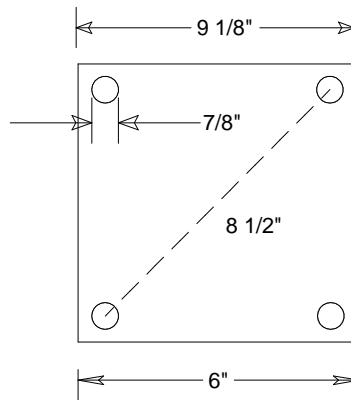

4" Square to 3" Round Post Adapter

Shoe Base

	Name	Date	Primelite Mfg. Corp.	
Drawn	lv	01/30/17		
Updated	lv	10/03/17	#6416 SB	
ENG Appr.			4" Square Post Height 16' Shoe Base	
MFR Appr.			Extruded Aluminum Smooth Surface	
QA			Size	Drawing No.
Comments CAD Generated Drawing Do Not Manually Update			A	0001
			Rev A	
Construction: Aluminum			Scale	CAD File
			Sheet	1 of 1