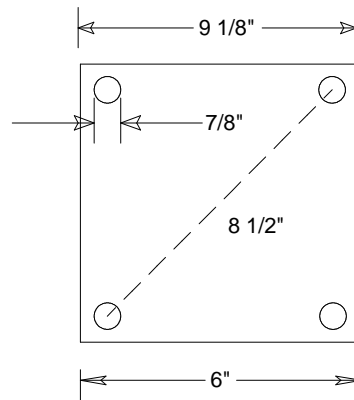

4" Square to 3" Round Post Adapter

Shoe Base

		Name	Date	<b>Primelite Mfg. Corp.</b>		
Drawn	lv	01/30/17				
Updated	lv	10/03/17				
ENG Appr.			<b>#6414 SB</b>			
MFR Appr.			<b>4" Square Post   Height 14'   Shoe Base</b>			
QA			<b>Extruded Aluminum   Smooth Surface</b>			
Comments			Size	Drawing No.	Rev	
CAD Generated Drawing Do Not Manually Update			<b>A</b>	<b>0001</b>	<b>A</b>	
Construction: Aluminum			Scale	CAD File	Sheet <b>1 of 1</b>	