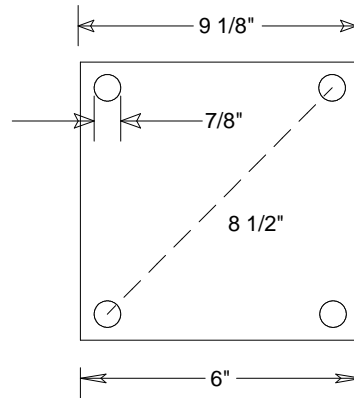

4" Square to 3" Round Post Adapter

Shoe Base

		Name	Date	<b>Primelite Mfg. Corp.</b>		
Drawn	lv	01/30/17				
Updated	lv	10/03/17				
ENG Appr.			<b>#6414 SB</b>			
MFR Appr.			<b>4" Square Post   Height 14'   Shoe Base</b>			
QA			<b>Extruded Aluminum   Smooth Surface</b>			
Comments			Size	Drawing No.	Rev	
CAD Generated Drawing Do Not Manually Update			<b>A</b>	<b>0001</b>	<b>A</b>	
Construction: Aluminum			Scale	CAD File	Sheet <b>1 of 1</b>	