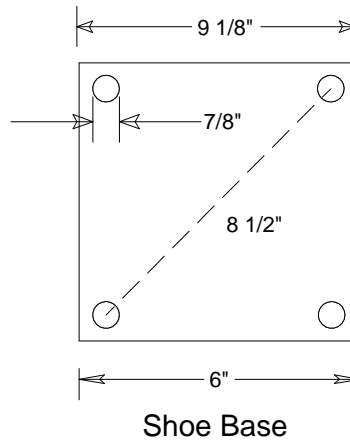

4" Square to 3" Round Post Adapter

	Name	Date	Primelite Mfg. Corp.		
Drawn	lv	01/30/17	#6410 SB		
Updated	lv	10/03/17	4" Square Post Height 10' Shoe Base		
ENG Appr.			Extruded Aluminum Smooth Surface		
MFR Appr.			Size	Drawing No.	Rev
QA			A	0001	A
Comments			Scale	CAD File	Sheet
CAD Generated Drawing Do Not Manually Update					1 of 1
Construction: Aluminum					