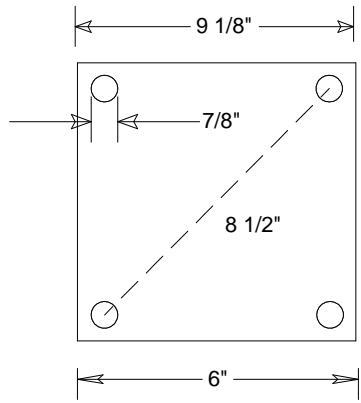

3"

7'

4" Square to 3" Round Post Adapter

Shoe Base

|   |      |          |   |               |
|---|------|----------|---|---------------|
|   | Name | Date     | <b>Primelite Mfg. Corp.</b>                   |               |
| Drawn   | lv   | 01/30/17 | <b>#6407 SB</b>                               |               |
| Updated   | lv   | 10/03/17 | <b>4" Square Post   Height 7'   Shoe Base</b> |               |
| ENG Appr.                                       |      |          | <b>Extruded Aluminum   Smooth Surface</b>     |               |
| MFR Appr.                                       |      |          | Size  | Drawing No.   |
| QA  |      |          | <b>A</b>                                      | <b>0001</b>   |
| Comments  |      |          | Rev   | <b>A</b>      |
| CAD Generated Drawing<br>Do Not Manually Update |      |          | Scale   | CAD File      |
| Construction: Aluminum                          |      |          | Sheet   | <b>1 of 1</b> |