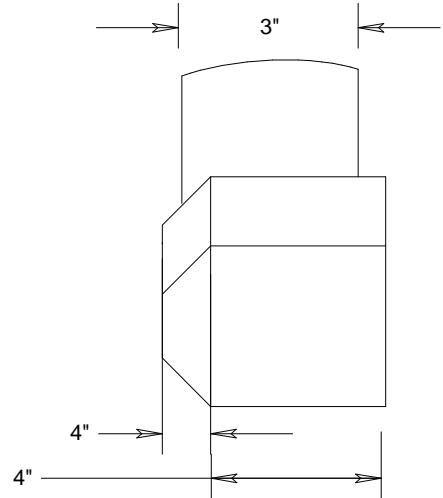

3"

7'

4" Square to 3" Round Post Adapter

Shoe Base

|   |      |          |   |               |
|---|------|----------|---|---------------|
|   | Name | Date     | <b>Primelite Mfg. Corp.</b>                   |               |
| Drawn   | lv   | 01/30/17 | <b>#6407 SB</b>                               |               |
| Updated   | lv   | 10/03/17 | <b>4" Square Post   Height 7'   Shoe Base</b> |               |
| ENG Appr.                                       |      |          | <b>Extruded Aluminum   Smooth Surface</b>     |               |
| MFR Appr.                                       |      |          | Size  | Drawing No.   |
| QA  |      |          | <b>A</b>                                      | <b>0001</b>   |
| Comments  |      |          | Rev   | <b>A</b>      |
| CAD Generated Drawing<br>Do Not Manually Update |      |          | Scale   | CAD File      |
| Construction: Aluminum                          |      |          | Sheet   | <b>1 of 1</b> |