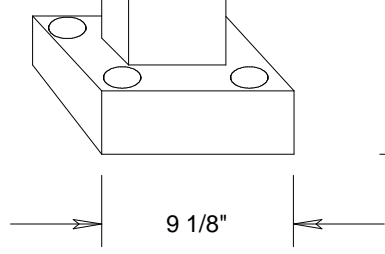

3"

7'

4" Square to 3" Round Post Adapter

Shoe Base

|   |      |          |   |               |
|---|------|----------|---|---------------|
|   | Name | Date     | <b>Primelite Mfg. Corp.</b>                   |               |
| Drawn   | lv   | 01/30/17 | <b>#6407 SB</b>                               |               |
| Updated   | lv   | 10/03/17 | <b>4" Square Post   Height 7'   Shoe Base</b> |               |
| ENG Appr.                                       |      |          | <b>Extruded Aluminum   Smooth Surface</b>     |               |
| MFR Appr.                                       |      |          | Size  | Drawing No.   |
| QA  |      |          | <b>A</b>                                      | <b>0001</b>   |
| Comments  |      |          | Rev   | <b>A</b>      |
| CAD Generated Drawing<br>Do Not Manually Update |      |          | Scale   | CAD File      |
| Construction: Aluminum                          |      |          | Sheet   | <b>1 of 1</b> |