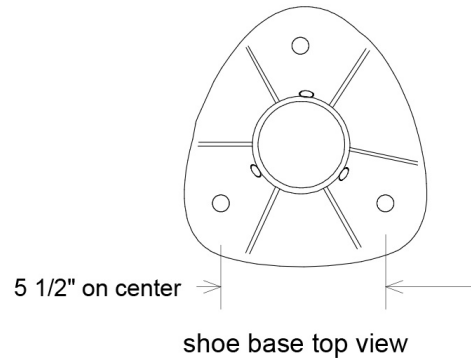

#6100 SB Series:

Gauge: .050

#6100 SB (2') ▲

#6107 SB (7') ▲

#6108 SB (8') ▲

#6110 SB (10') ▲

#6112 SB (12') ▲

#6100 SB Series:

Gauge: .125

#6127 SB (7') ▲

#6128 SB (8') ▲

#6130 SB (10') ▲

#6132 SB (12') ▲

#6134 SB (14') ▲

#6136 SB (16') ▲

#6138 SB (18') ▲

#6140 SB (20') ▲

Assembly includes: Template, Anchor Bolts, Washers and Nuts.

		Name	Date	Primelite Mfg. Corp.		
Drawn		lv	01/31/17	#6138 SB Gauge .125		
Checked				3" Round Post Shoe Base Height: 18'		
ENG Appr.				Extruded Aluminum Smooth Surface		
MFR Appr.				Size	Drawing No.	Rev
QA				A	0001	A
Comments				Scale	CAD File	Sheet
CAD Generated Drawing Do Not Manually Update						1 of 1
Construction: Aluminum						