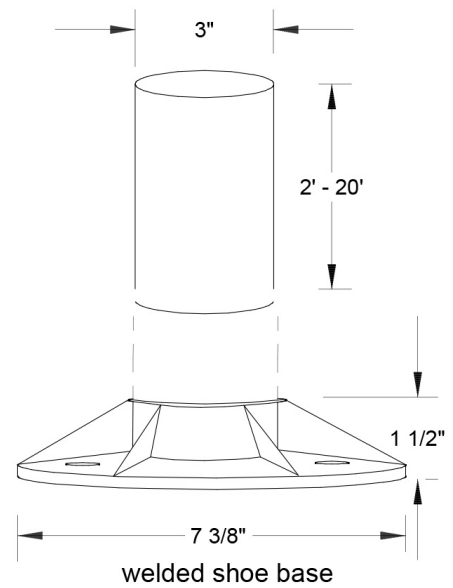

#6100 SB Series:

Gauge: .050

#6100 SB (2') ▲

#6107 SB (7') ▲

#6108 SB (8') ▲

#6110 SB (10') ▲

#6112 SB (12') ▲

#6100 SB Series:

Gauge: .125

#6127 SB (7') ▲

#6128 SB (8') ▲

#6130 SB (10') ▲

#6132 SB (12') ▲

#6134 SB (14') ▲

#6136 SB (16') ▲

#6138 SB (18') ▲

#6140 SB (20') ▲

Assembly includes: Template, Anchor Bolts, Washers and Nuts.

		Name	Date	Primelite Mfg. Corp.		
Drawn		lv	01/31/17	#6138 SB Gauge .125		
Checked				3" Round Post Shoe Base Height: 18'		
ENG Appr.				Extruded Aluminum Smooth Surface		
MFR Appr.				Size	Drawing No.	Rev
QA				A	0001	A
Comments				Scale	CAD File	Sheet
CAD Generated Drawing Do Not Manually Update						1 of 1
Construction: Aluminum						