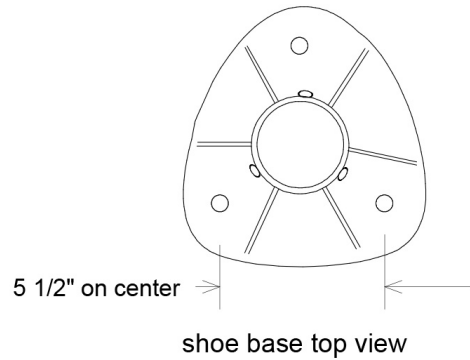

**#6100 SB Series:**

Gauge: .050

- #6100 SB ( 2') ▲
- #6107 SB ( 7') ▲
- #6108 SB ( 8') ▲
- #6110 SB (10') ▲
- #6112 SB (12') ▲

**#6100 SB Series:**

Gauge: .125

- #6127 SB ( 7') ▲
- #6128 SB ( 8') ▲
- #6130 SB (10') ▲
- #6132 SB (12') ▲
- #6134 SB (14') ▲
- #6136 SB (16') ▲
- #6138 SB (18') ▲
- #6140 SB (20') ▲

Assembly includes: Template, Anchor Bolts, Washers and Nuts.

			<b>Primelite Mfg. Corp.</b>		
Drawn	Name Iv	Date 01/31/17	<b>#6128 SB   Gauge .125</b> <b>3" Round Post   Shoe Base   Height: 8'</b> <b>Extruded Aluminum   Smooth Surface</b>		
Checked					
ENG Appr.					
MFR Appr.					
QA					
<b>Comments</b> CAD Generated Drawing Do Not Manually Update  <b>Construction: Aluminum</b>			Size <b>A</b>	Drawing No. <b>0001</b>	Rev <b>A</b>
			Scale	CAD File	Sheet <b>1 of 1</b>