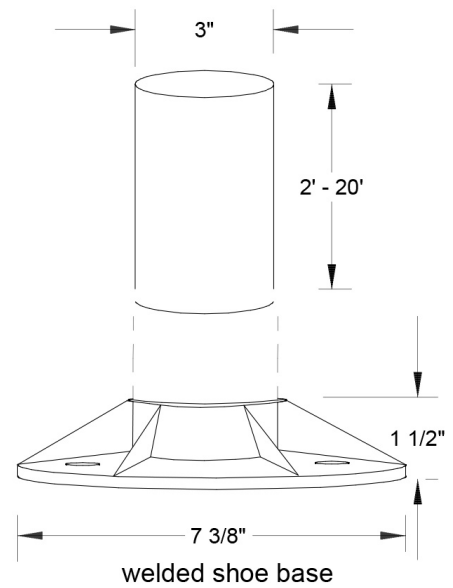

**#6100 SB Series:**

Gauge: .050

- #6100 SB ( 2') ▲
- #6107 SB ( 7') ▲
- #6108 SB ( 8') ▲
- #6110 SB (10') ▲
- #6112 SB (12') ▲

**#6100 SB Series:**

Gauge: .125

- #6127 SB ( 7') ▲
- #6128 SB ( 8') ▲
- #6130 SB (10') ▲
- #6132 SB (12') ▲
- #6134 SB (14') ▲
- #6136 SB (16') ▲
- #6138 SB (18') ▲
- #6140 SB (20') ▲

Assembly includes: Template, Anchor Bolts, Washers and Nuts.

			<b>Primelite Mfg. Corp.</b>		
Drawn	Name Iv	Date 01/31/17	<b>#6128 SB   Gauge .125</b> <b>3" Round Post   Shoe Base   Height: 8'</b> <b>Extruded Aluminum   Smooth Surface</b>		
Checked					
ENG Appr.					
MFR Appr.					
QA					
<b>Comments</b> CAD Generated Drawing Do Not Manually Update  <b>Construction: Aluminum</b>			Size <b>A</b>	Drawing No. <b>0001</b>	Rev <b>A</b>
			Scale	CAD File	Sheet <b>1 of 1</b>