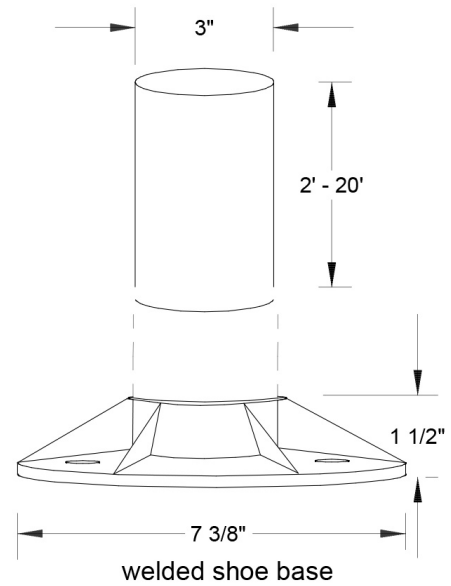

#6100 SB Series:

Gauge: .050

- #6100 SB (2') ▲
- #6107 SB (7') ▲
- #6108 SB (8') ▲
- #6110 SB (10') ▲
- #6112 SB (12') ▲

#6100 SB Series:

Gauge: .125

- #6127 SB (7') ▲
- #6128 SB (8') ▲
- #6130 SB (10') ▲
- #6132 SB (12') ▲
- #6134 SB (14') ▲
- #6136 SB (16') ▲
- #6138 SB (18') ▲
- #6140 SB (20') ▲

Assembly includes: Template, Anchor Bolts, Washers and Nuts.

	Name	Date	Primelite Mfg. Corp.		
Drawn	lv	01/31/17	#6108 SB Gauge .050 3" Round Post Shoe Base Height: 8' Extruded Aluminum Smooth Surface		
Checked					
ENG Appr.					
MFR Appr.					
QA					
Comments CAD Generated Drawing Do Not Manually Update Construction: Aluminum			Size	Drawing No.	Rev
			A	0001	A
			Scale	CAD File	Sheet 1 of 1