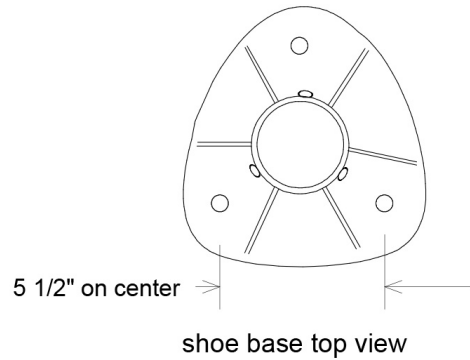

#6100 SB Series:

Gauge: .050

- #6100 SB (2') ▲
- #6107 SB (7') ▲
- #6108 SB (8') ▲
- #6110 SB (10') ▲
- #6112 SB (12') ▲

#6100 SB Series:

Gauge: .125

- #6127 SB (7') ▲
- #6128 SB (8') ▲
- #6130 SB (10') ▲
- #6132 SB (12') ▲
- #6134 SB (14') ▲
- #6136 SB (16') ▲
- #6138 SB (18') ▲
- #6140 SB (20') ▲

Assembly includes: Template, Anchor Bolts, Washers and Nuts.

	Name	Date	Primelite Mfg. Corp.		
Drawn	lv	01/31/17	#6108 SB Gauge .050 3" Round Post Shoe Base Height: 8' Extruded Aluminum Smooth Surface		
Checked					
ENG Appr.					
MFR Appr.					
QA					
Comments CAD Generated Drawing Do Not Manually Update Construction: Aluminum			Size	Drawing No.	Rev
			A	0001	A
			Scale	CAD File	Sheet 1 of 1