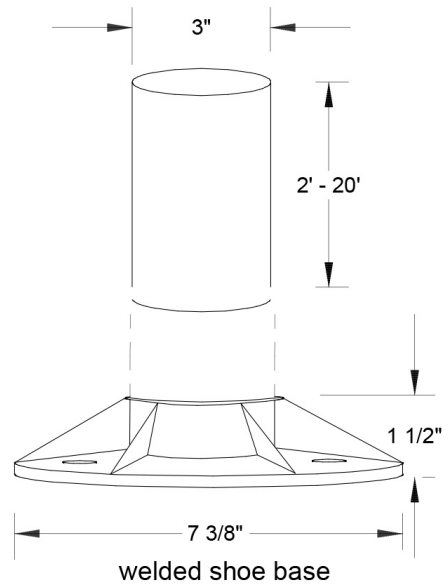

**#6100 SB Series:**

Gauge: .050

#6100 SB ( 2') ▲

#6107 SB ( 7') ▲

#6108 SB ( 8') ▲

#6110 SB (10') ▲

#6112 SB (12') ▲

**#6100 SB Series:**

Gauge: .125

#6127 SB ( 7') ▲

#6128 SB ( 8') ▲

#6130 SB (10') ▲

#6132 SB (12') ▲

#6134 SB (14') ▲

#6136 SB (16') ▲

#6138 SB (18') ▲

#6140 SB (20') ▲

5 1/2" on center

shoe base top view

Gauge .050

welded shoe base

Assembly includes: Template, Anchor Bolts, Washers and Nuts.

		Name	Date	<b>Primelite Mfg. Corp.</b>		
Drawn		lv	01/31/17	<b>#6100 SB   Gauge .050</b> <b>3" Round Post   Shoe Base   Height: 2'</b> <b>Extruded Aluminum   Smooth Surface</b>		
Checked						
ENG Appr.						
MFR Appr.						
QA						
<b>Comments</b> CAD Generated Drawing Do Not Manually Update  Construction: Aluminum				Size	Drawing No.	Rev
				<b>A</b>	<b>0001</b>	<b>A</b>
				Scale	CAD File	Sheet
						<b>1 of 1</b>