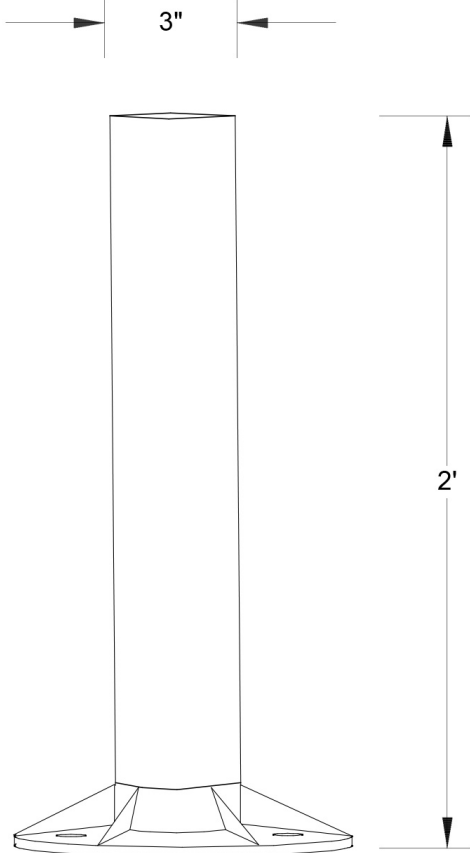

**#6100 SB Series:**

Gauge: .050

#6100 SB ( 2') ▲

#6107 SB ( 7') ▲

#6108 SB ( 8') ▲

#6110 SB (10') ▲

#6112 SB (12') ▲

**#6100 SB Series:**

Gauge: .125

#6127 SB ( 7') ▲

#6128 SB ( 8') ▲

#6130 SB (10') ▲

#6132 SB (12') ▲

#6134 SB (14') ▲

#6136 SB (16') ▲

#6138 SB (18') ▲

#6140 SB (20') ▲

5 1/2" on center

shoe base top view

Gauge .050

welded shoe base

Assembly includes: Template, Anchor Bolts, Washers and Nuts.

		Name	Date	<b>Primelite Mfg. Corp.</b>		
Drawn		lv	01/31/17	<b>#6100 SB   Gauge .050</b> <b>3" Round Post   Shoe Base   Height: 2'</b> <b>Extruded Aluminum   Smooth Surface</b>		
Checked						
ENG Appr.						
MFR Appr.						
QA						
<b>Comments</b> CAD Generated Drawing Do Not Manually Update  Construction: Aluminum				Size	Drawing No.	Rev
				<b>A</b>	<b>0001</b>	<b>A</b>
				Scale	CAD File	Sheet
						<b>1 of 1</b>