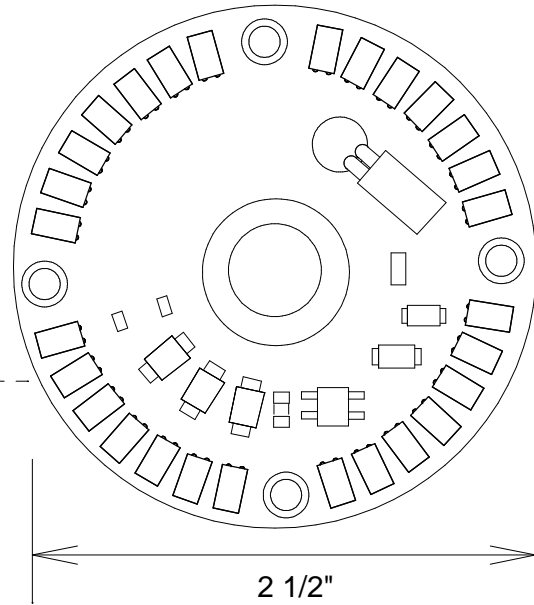

LED 12 Watt

Top View

Unless Otherwise Specified: Dimensions in Inches Tolerances: Fractional ± Angular: Mach ± Bend ± Two Place Decimal ± Three Place Decimal ±		Name	Date	Primelite Mfg. Corp.		
	Drawn	lv	04/06/15			
	Checked					
	ENG Appr.					
	MFR Appr.					
				QA		
Construction: All Aluminum	Comments			Size	Drawing No.	Rev
	CAD Generated Drawing Do Not Manually Update			A	0001	A
				Scale	CAD File	Sheet
						1 of 1