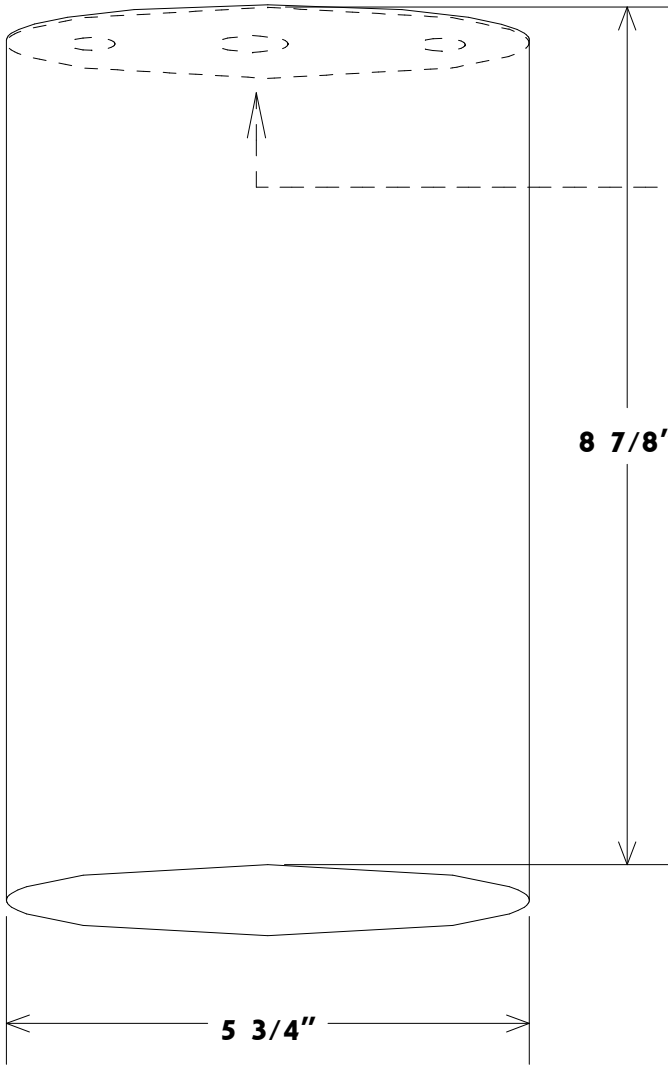

LED 12 Watt

Top View

Unless Otherwise Specified: Dimensions in Inches Tolerances: Fractional ± Angular: Mach ± Bend ± Two Place Decimal ± Three Place Decimal ±		Name	Date	Primelite Mfg. Corp.		
	Drawn	lv	04/06/15			
	Checked					
	ENG Appr.					
	MFR Appr.					
				QA		
Construction: All Aluminum	Comments			Size	Drawing No.	Rev
	CAD Generated Drawing Do Not Manually Update			A	0001	A
				Scale	CAD File	Sheet
						1 of 1