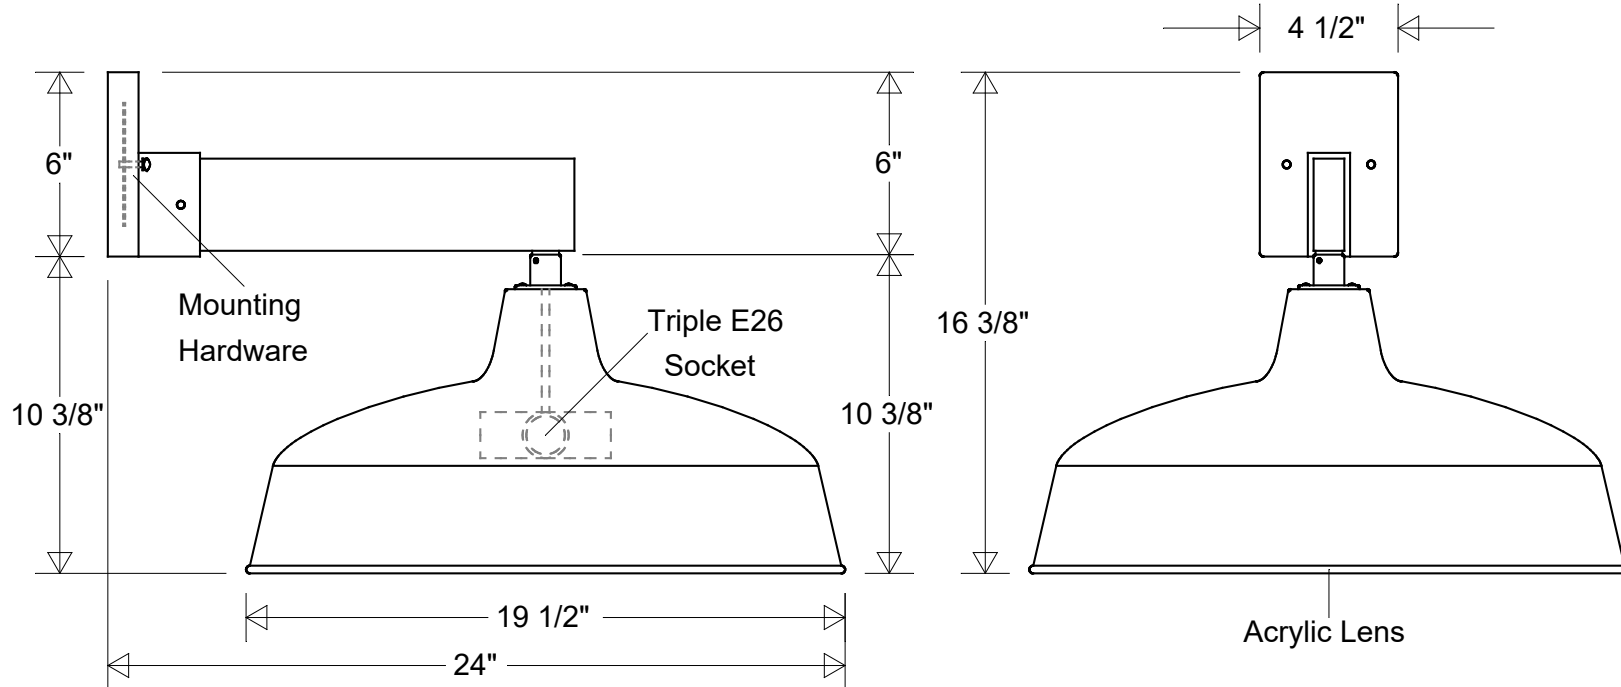

Primelite Manufacturing Corp

407 S Main St, Freeport, NY 11520

Phone: 516-868-4411 | Fax: 516-868-4609
sales@primelite-mfg.com | www.primelite-mfg.com

PART # #5941	LAMP E26 Socket	VOLTAGE 120 V	COLOR Powder Coated Paint
JOB NAME			TYPE Gooseneck

Lamp: E26 Socket
Max Wattage: 100 W
Total Sockets: 3

	Initials	Date
Drawn	CB	11/2022
Checked		
ENG Appr.		
MFR Appr.		
QA		

Gooseneck #5941

19 1/2" Dia | 24" Ext | 16 3/8" H

Clear Acrylic Lens

Revisions				
Zone	Rev	Description	Date	Appr

Construction:
Aluminum | Acrylic

Size	Drawing No.	Rev
A	0001	A

Unless Otherwise Specified:
Dimensions in Inches

Weight:	Scale	CAD File	Sheet
			1 of 1