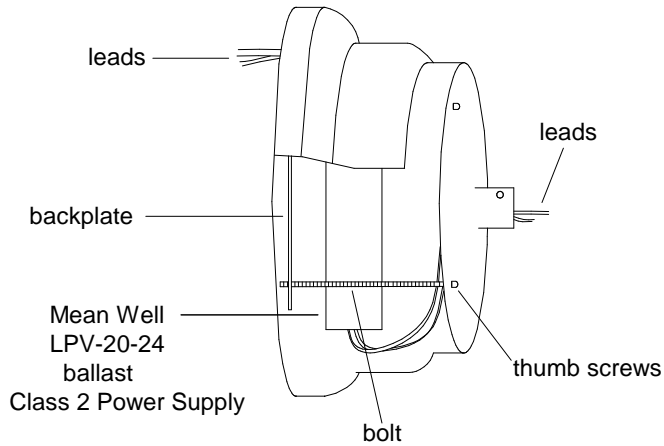

Small Ballast Pot Canopy

59A Shade

- 50,000 hour life
- Average savings is \$39.42 per year as compared to a 75 Watt incandescent
- Savings of \$ 518.16 for the life of the fixture
- Lumen output is equal to a 75 Watt bulb.

Unless Otherwise Specified: Dimensions in Inches Tolerances: Fractional ± Angular: Mach ± Bend ± Two Place Decimal ± Three Place Decimal ±	Drawn	Name	Date	Primelite Mfg. Corp. 59/857 LED 24 Watt 1000 Lumens @ 3000K 1250 Lumens @ 4000K 24 Volt Output
	Checked	T.A.R.	04/12/12	
	ENG Appr.			
	MFR Appr.			
	QA			
Construction: All Aluminum Pipe Size: 1/2"	Comments CAD Generated Drawing Do Not Manually Update			Size A
	Drawing No. 0001		Rev A	
	Scale	CAD File	Sheet 1 of 1	