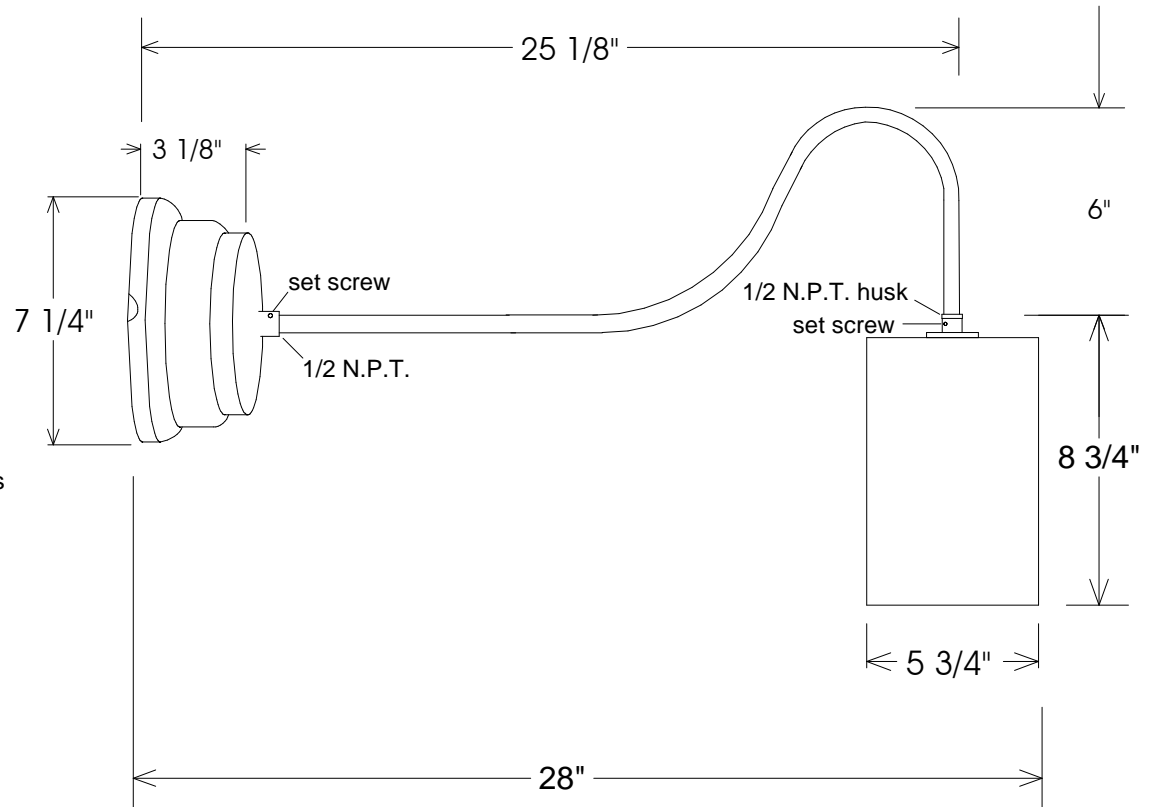

Small Ballast Pot Canopy

59A Shade

- 50,000 hour life
- Average savings is \$39.42 per year as compared to a 75 Watt incandescent
- Savings of \$ 518.16 for the life of the fixture
- Lumen output is equal to a 75 Watt bulb.

Unless Otherwise Specified: Dimensions in Inches Tolerances: Fractional ± Angular: Mach ± Bend ± Two Place Decimal ± Three Place Decimal ±	Drawn	Name	Date	Primelite Mfg. Corp. 59/857 LED 24 Watt 1000 Lumens @ 3000K 1250 Lumens @ 4000K 24 Volt Output
	Checked	T.A.R.	04/12/12	
	ENG Appr.			
	MFR Appr.			
	QA			
Construction: All Aluminum Pipe Size: 1/2"	Comments CAD Generated Drawing Do Not Manually Update			Size A
	Drawing No. 0001		Rev A	
	Scale	CAD File	Sheet 1 of 1	