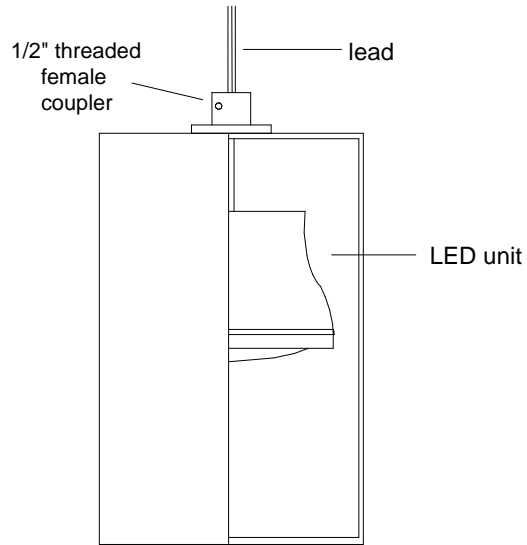

Small Ballast Pot Canopy

59A Shade

- 50,000 hour life
- Average savings is \$39.42 per year as compared to a 75 Watt incandescent
- Savings of \$ 518.16 for the life of the fixture
- Lumen output is equal to a 75 Watt bulb.

Unless Otherwise Specified: Dimensions in Inches Tolerances: Fractional ± Angular: Mach ± Bend ± Two Place Decimal ± Three Place Decimal ±	Drawn	Name	Date	Primelite Mfg. Corp. 59/857 LED 24 Watt 1000 Lumens @ 3000K 1250 Lumens @ 4000K 24 Volt Output
	Checked	T.A.R.	04/12/12	
	ENG Appr.			
	MFR Appr.			
	QA			
Construction: All Aluminum Pipe Size: 1/2"	Comments CAD Generated Drawing Do Not Manually Update			Size A
	Drawing No. 0001		Rev A	
	Scale	CAD File	Sheet 1 of 1	