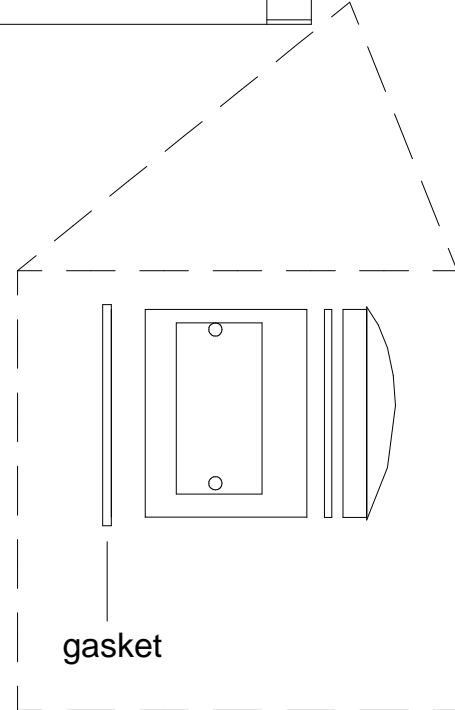

side view

electrical box

gasket

Total Extension: 19"

Unless Otherwise Specified: Dimensions in Inches Tolerances: Fractional ± Angular: Mach ± Bend ± Two Place Decimal ± Three Place Decimal ±		Name	Date	Primelite Mfg. Corp.				
	Drawn	T.A.R.	06/22/10					
	Checked		04/02/12	5796				
	ENG Appr.							
	MFR Appr.			Fluorescent Sign Light Lamp: 2-4ft T5 High Output				
	QA							
Comments	CAD Generated Drawing Do Not Manually Update			Size	Drawing No.	Rev		
				A	0001	A		
				Scale	1:7	CAD File	Sheet	1 of 1