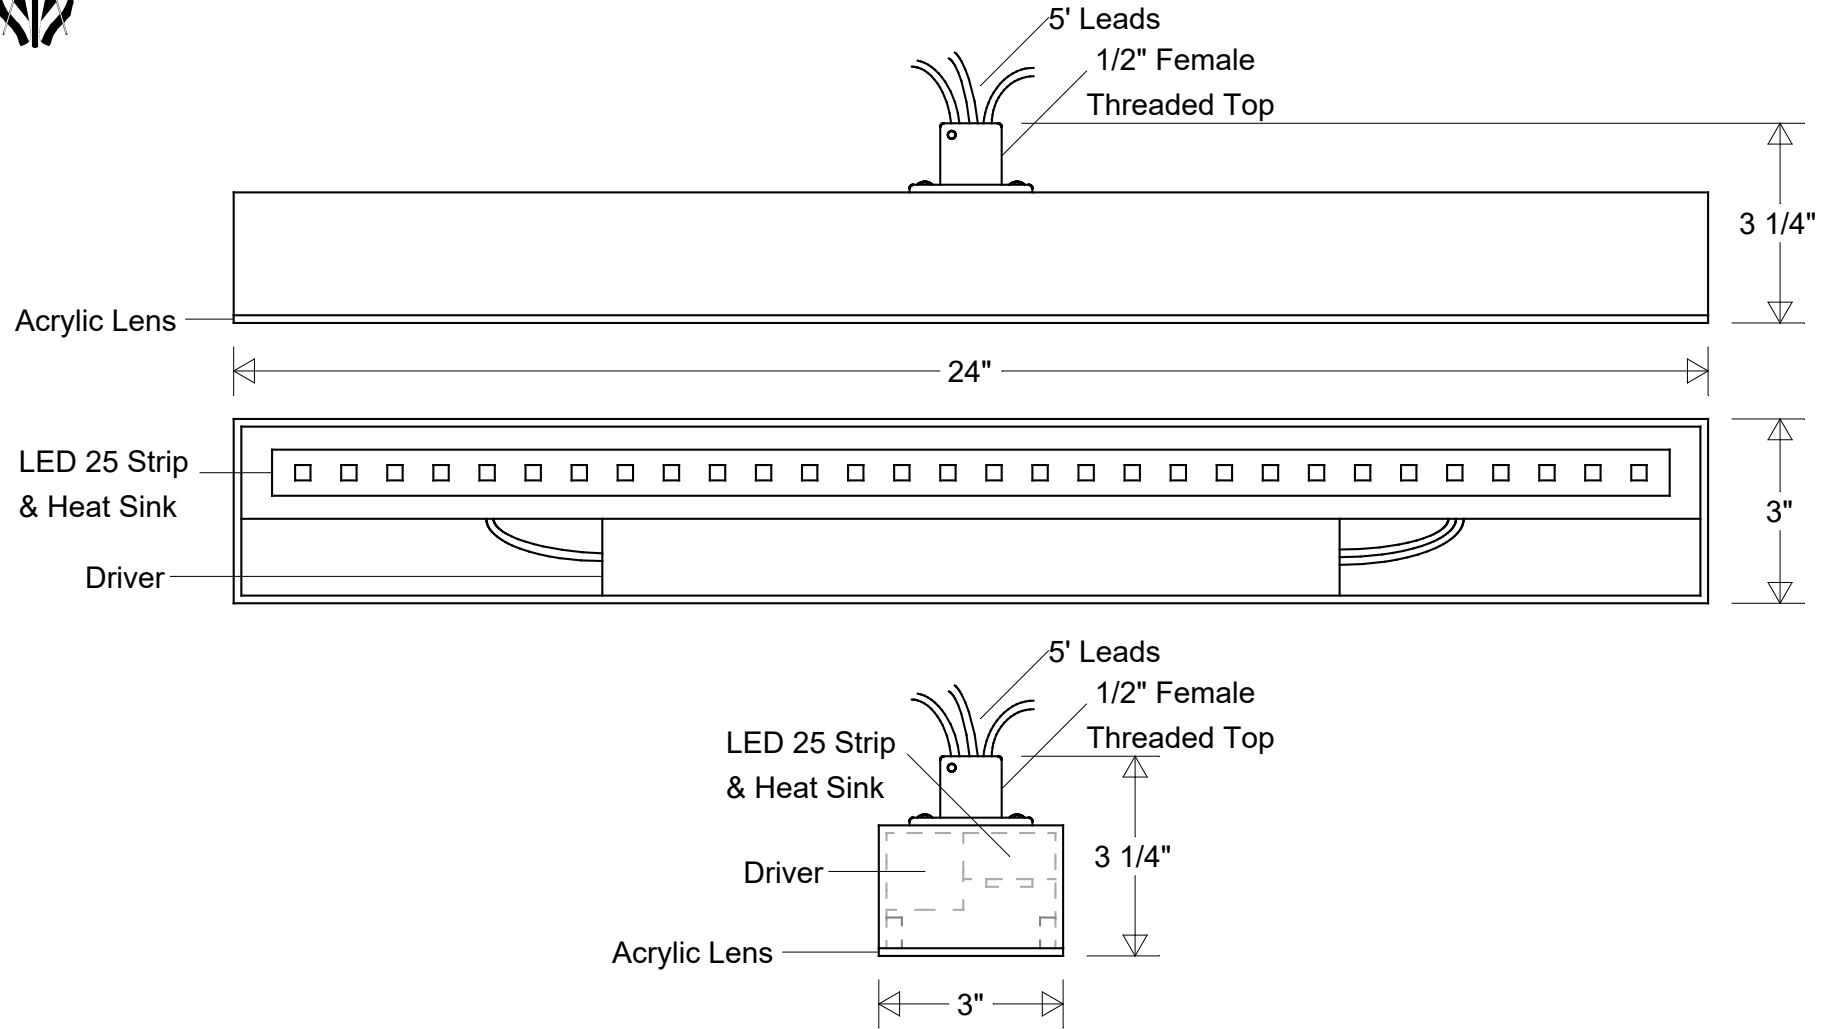

Lamp: LED 25 Strip 35K = 3920 Lumens 5K = 3920 Lumens 	Initials	Date	<h2>Linear Light #5744A LED 25</h2>		
	Drawn	CB			
Construction: Aluminum Acrylic Unless Otherwise Specified: Dimensions in Inches	Checked		24" L 3" W 3 1/4" H Acrylic Lens: White (-3) Clear (-4) Frosted (-5)		
	ENG Appr.		Size	Drawing No.	Rev
	MFR Appr.		A	0001	A
	QA		Scale	CAD File	Sheet
	Weight:				1 of 1