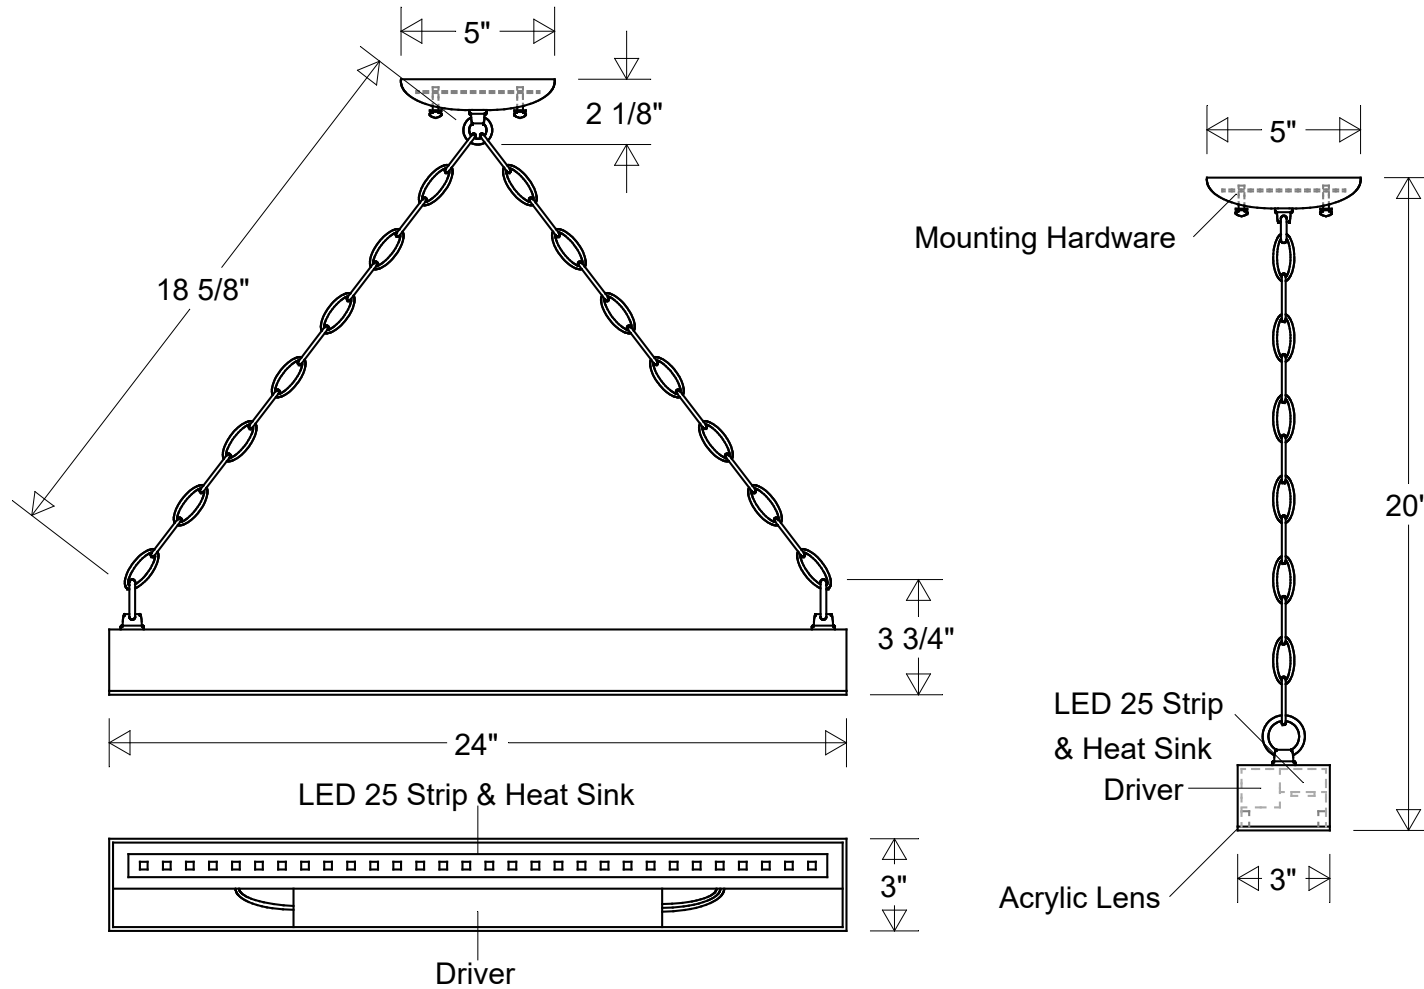

Primelite Manufacturing Corp

407 S Main St, Freeport, NY 11520

Phone: 516-868-4411 | Fax: 516-868-4609
 sales@primelite-mfg.com | www.primelite-mfg.com

PART # #5744 LED 25	LAMP Built-In LED	VOLTAGE 120 - 277 V	COLOR Powder Coated Paint
JOB NAME			TYPE Linear Pendant Light

Lamp: LED 25 Strip
 35K = 3920 Lumens
 5K = 3920 Lumens

Construction:
 Aluminum | Acrylic

Unless Otherwise Specified:
 Dimensions in Inches

	Initials	Date
Drawn	CB	09/2022
Checked		
ENG Appr.		
MFR Appr.		
QA		

Pendant #5744 LED 25

24" L | 3" W | 20" H | 18 5/8" Chain x2
 Acrylic Lens: White (-3) | Clear (-4) | Frosted (-5)

Size	Drawing No.	Rev
A	0001	A

Scale	CAD File	Sheet
		1 of 1

Revisions

Zone	Rev	Description	Date	Appr