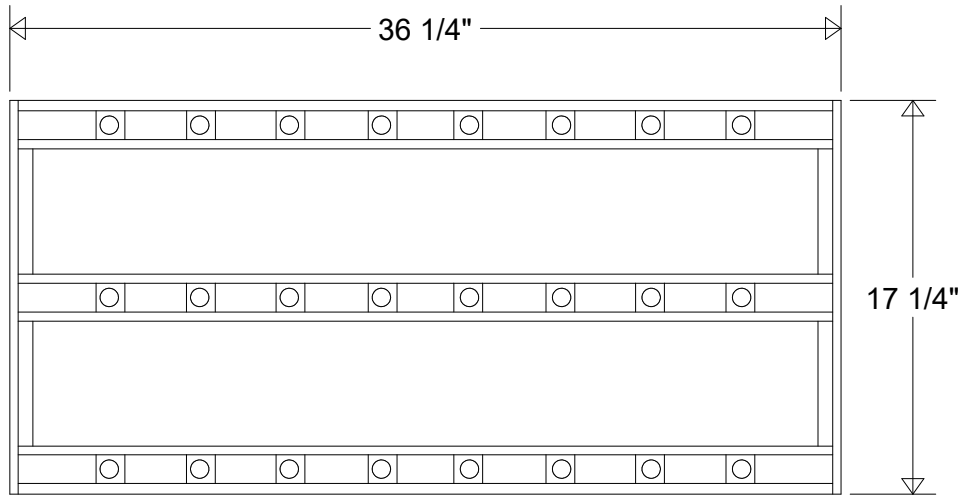

## BOTTOM VIEW

## SIDE VIEW

## Grow Light #57120

36 1/4" L | 17 1/4" W | 6" H  
4' L X 3' W Grow Area

Size Drawing No. Rev  
**A 0001 A**

Scale CAD File Sheet  
**1 of 1**

Revisions				
Zone	Rev	Description	Date	Approved