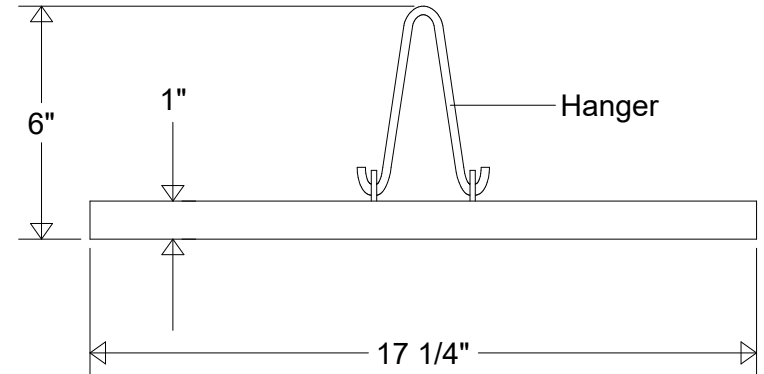

## BOTTOM VIEW

## SIDE VIEW

## Grow Light #57120

36 1/4" L | 17 1/4" W | 6" H  
4' L X 3' W Grow Area

Size Drawing No. Rev  
**A 0001 A**

Scale CAD File Sheet  
**1 of 1**

Revisions				
Zone	Rev	Description	Date	Approved