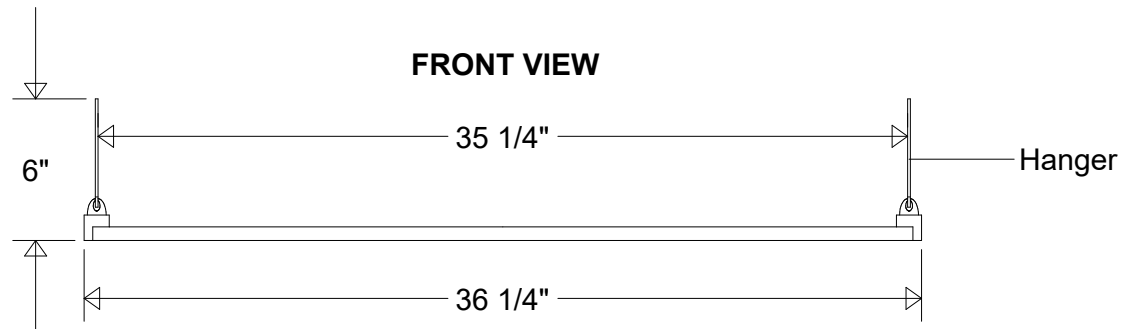

FRONT VIEW

Lamp: LED 120

Name Date

Drawn CB 5/2020

Checked

ENG Appr.

MFR Appr.

QA

Weight

Grow Light #57120

36 1/4" L | 17 1/4" W | 6" H
4' L X 3' W Grow Area

Size Drawing No. Rev
A 0001 A

Scale CAD File Sheet
1 of 1

Revisions				
Zone	Rev	Description	Date	Approved