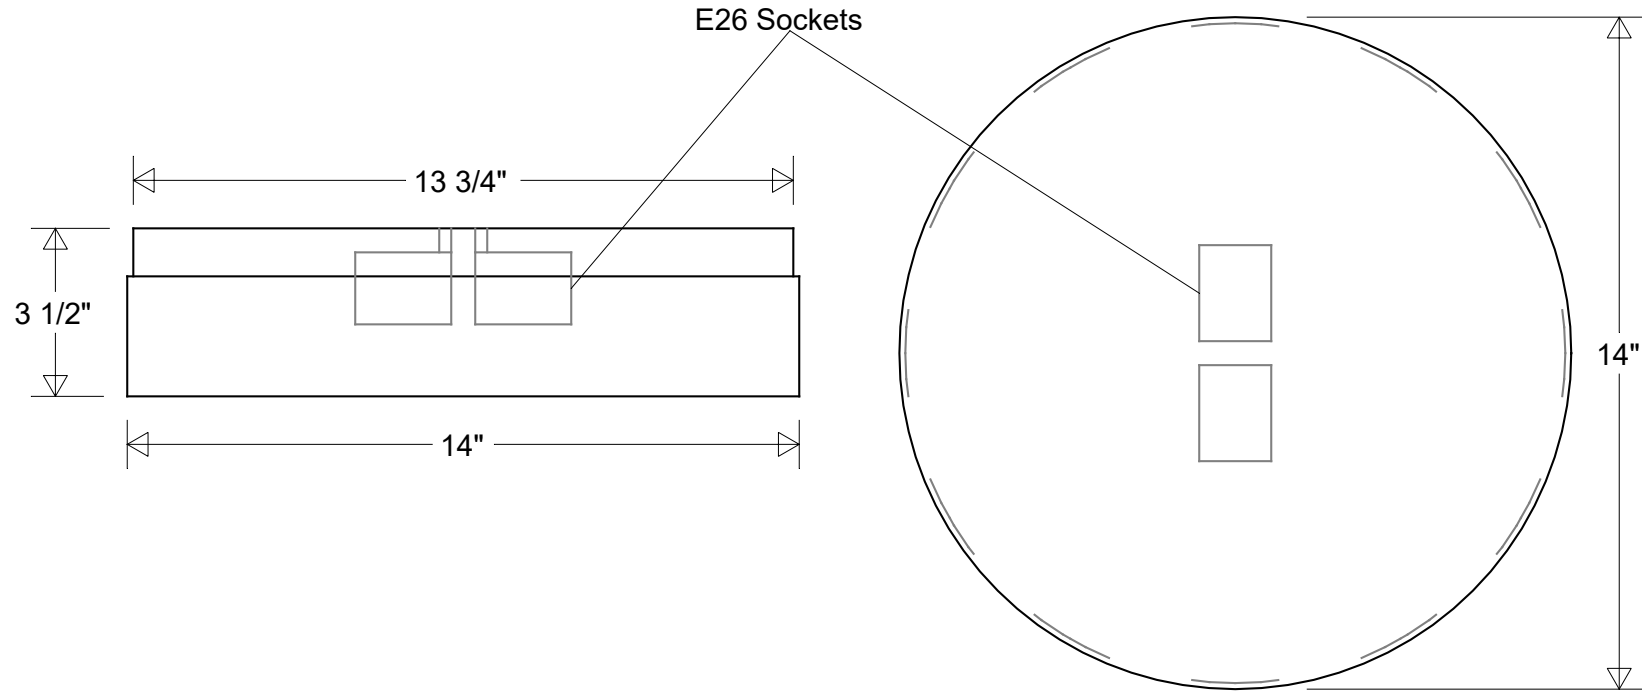

Lamp: E26 Socket Max Wattage per Socket: 40 W Number of Sockets: 2 	Initials	Date	#560/14		
	Drawn	CB			08/2023
	Checked			14" Dia 3 1/2" H White Acrylic Lens	
	ENG Appr.				
Construction: Aluminum Acrylic	MFR Appr.		Size A	Drawing No. 0001	Rev A
Unless Otherwise Specified: Dimensions in Inches	Weight:		Scale	CAD File	Sheet 1 of 1