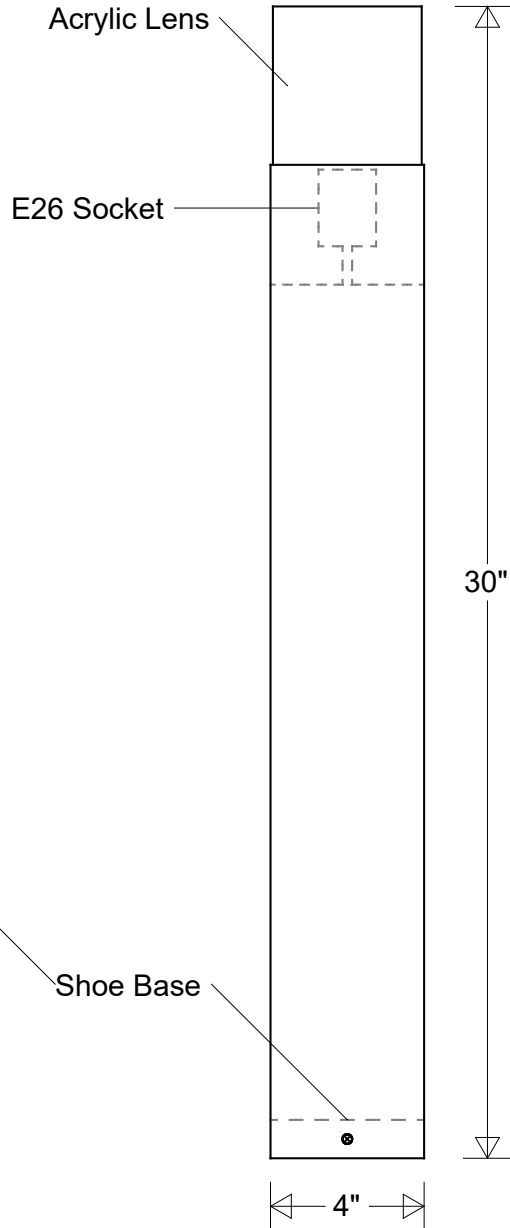

Primelite Manufacturing Corp

407 S Main St, Freeport, NY 11520

Phone: 516-868-4411 | Fax: 516-868-4609
 sales@primelite-mfg.com | www.primelite-mfg.com

PART # #5404	LAMP E26 Socket	VOLTAGE 120 V	COLOR Powder Coated Paint
JOB NAME			TYPE Bollard

Lamp: E26 Socket
 Max Wattage: 75 W

	Initials	Date
Drawn	CB	01/2023
Checked		
ENG Appr.		
MFR Appr.		
QA		

Bollard #5404

4" W | 30" H | Shoe Base

Lens: Smoke(/1) | White(/3) | Clear(/4) | Frosted(/5)

Size	Drawing No.	Rev
A	0001	A

Revisions

Zone	Rev	Description	Date	Appr

Construction:
 Aluminum | Acrylic

Unless Otherwise Specified:
 Dimensions in Inches

Weight:

Scale

CAD File

Sheet