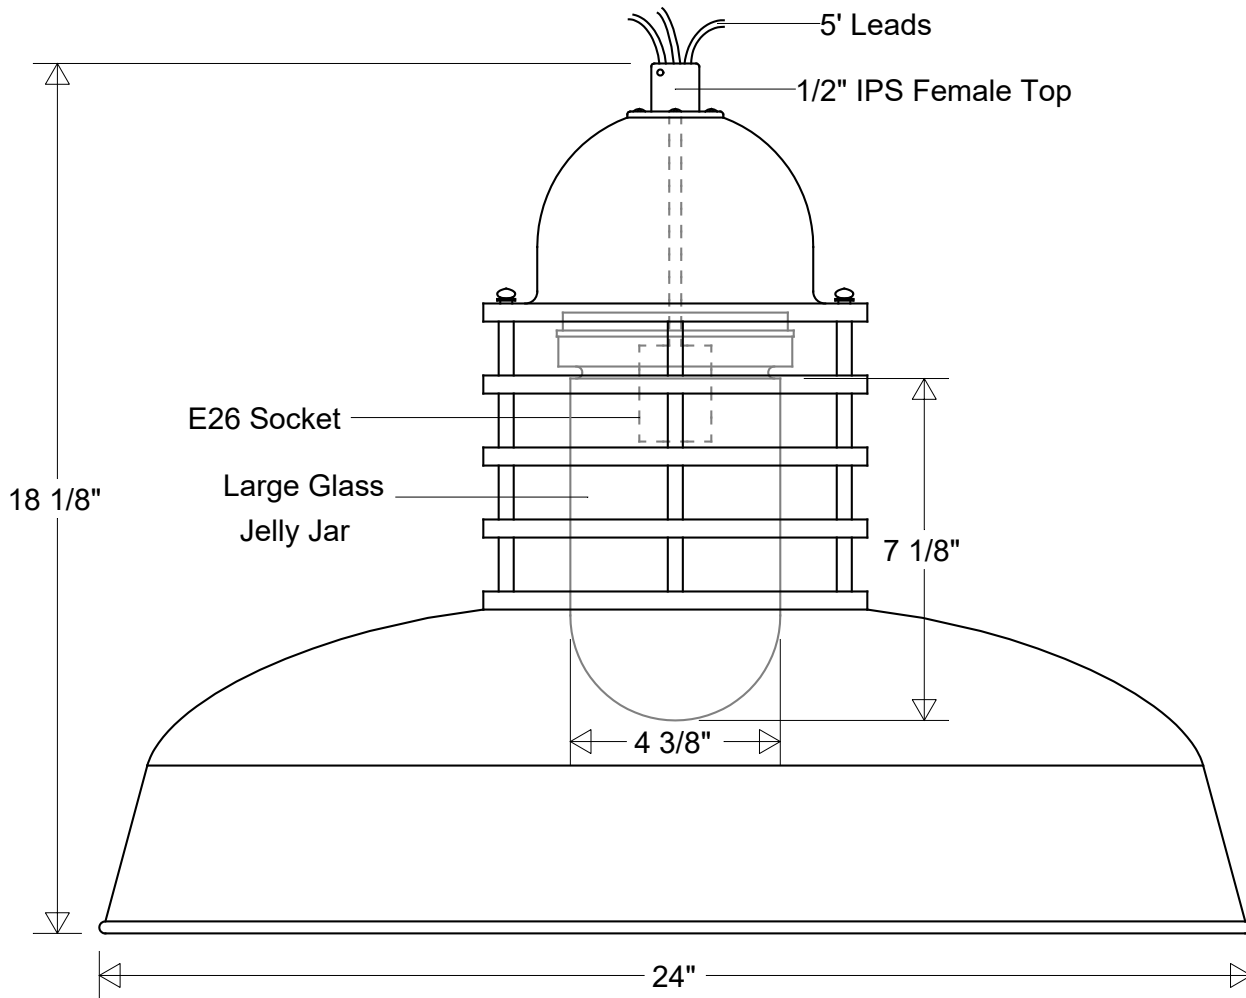

Primelite Manufacturing Corp

407 S Main St, Freeport, NY 11520

Phone: 516-868-4411 | Fax: 516-868-4609
 sales@primelite-mfg.com | www.primelite-mfg.com

PART # #52/24A	LAMP E26 Socket	VOLTAGE 120 V	COLOR Powder Coated Paint
JOB NAME			TYPE Gooseneck Shade

Lamp: E26 Socket Max Wattage: 200 W 	Initials	Date	<h2>#52/24A</h2>							
	Drawn	CB						06/2023		
	Checked			24" Dia 18 1/8" H 1/2" IPS Female Threaded Top Large Glass Jelly Jar: Clear (/4) Frosted (/5)		Revisions				
ENG Appr.			Zone			Rev	Description	Date	Appr	
Construction: Aluminum Glass Jelly Jar	MFR Appr.		Size	Drawing No.	Rev					
	QA		A	0001	A					
Unless Otherwise Specified: Dimensions in Inches	Weight:		Scale	CAD File	Sheet	1 of 1				