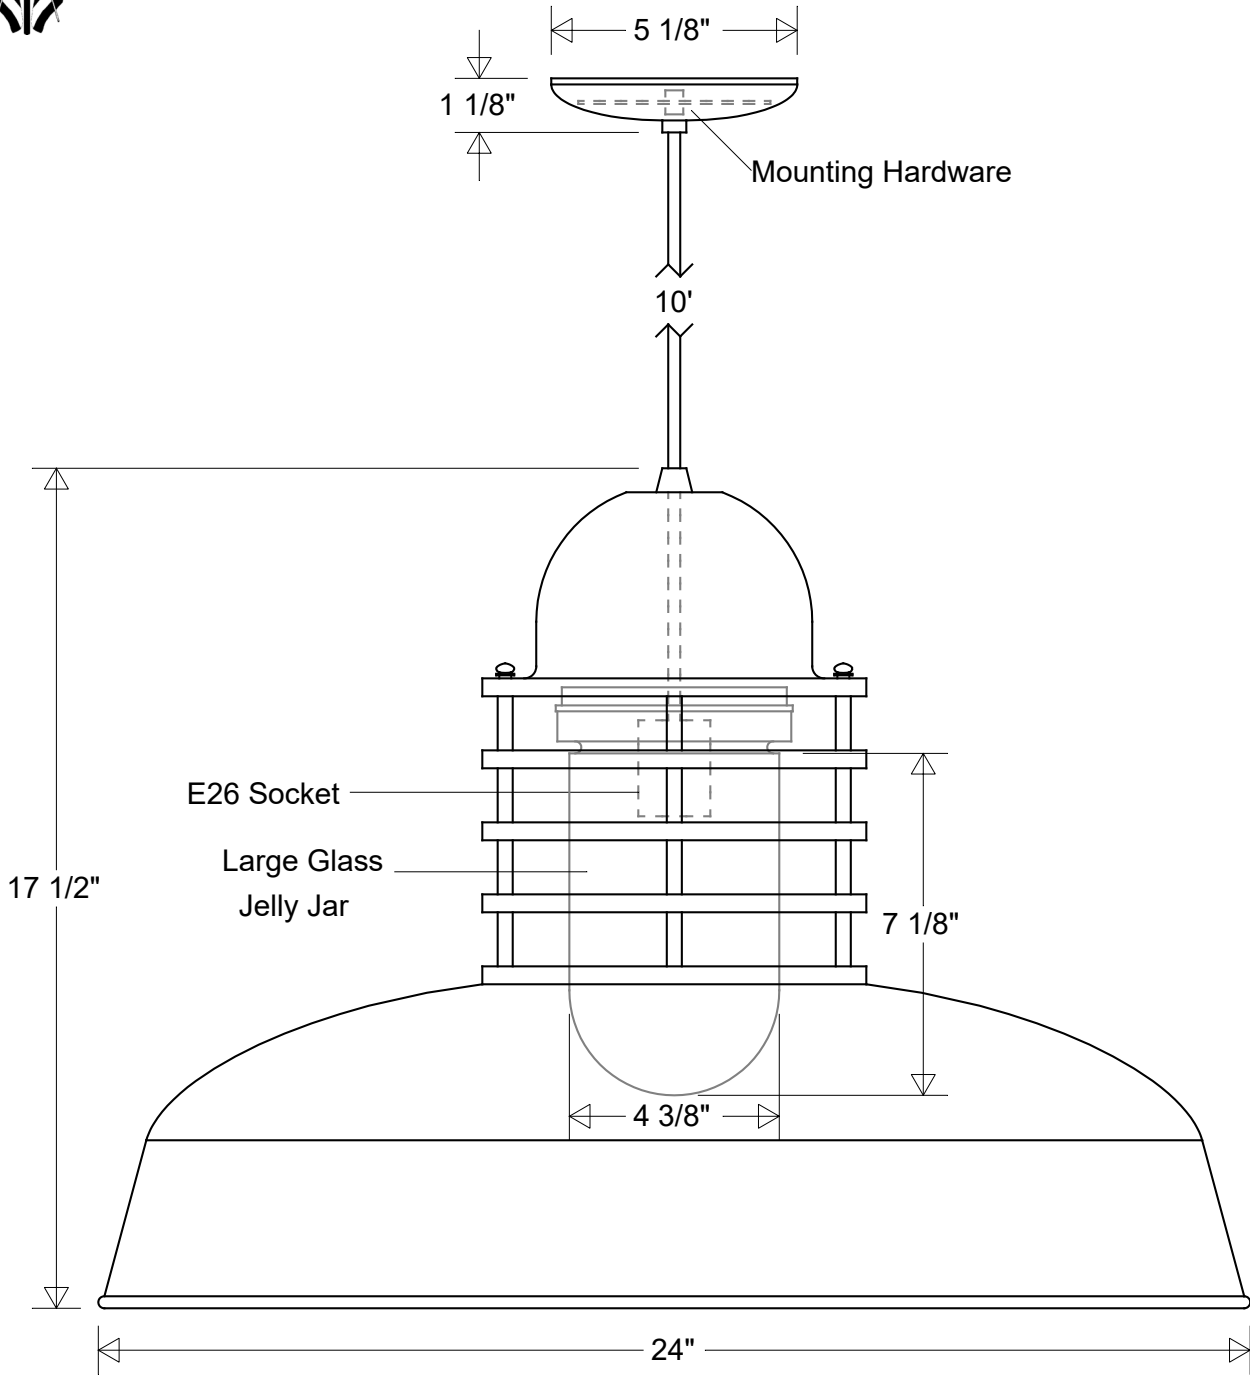

Primelite Manufacturing Corp

407 S Main St, Freeport, NY 11520

Phone: 516-868-4411 | Fax: 516-868-4609
 sales@primelite-mfg.com | www.primelite-mfg.com

PART # #52/24	LAMP E26 Socket	VOLTAGE 120 V	COLOR Powder Coated Paint
JOB NAME			TYPE Pendant

Lamp: E26 Socket Max Wattage: 200 W 	Initials	Date	#52/24			Revisions				
	Drawn	CB								
Construction: Aluminum Glass Jelly Jar	Checked		24" Dia 17 1/2" H 10' SVT Cord: Black or White			Zone	Rev	Description	Date	Appr
	ENG Appr.		Large Glass Jelly Jar: Clear (/4) Frosted (/5)							
	MFR Appr.		Size	Drawing No.	Rev					
	QA		A	0001	A					
Unless Otherwise Specified: Dimensions in Inches	Weight:		Scale	CAD File	Sheet	1 of 1				