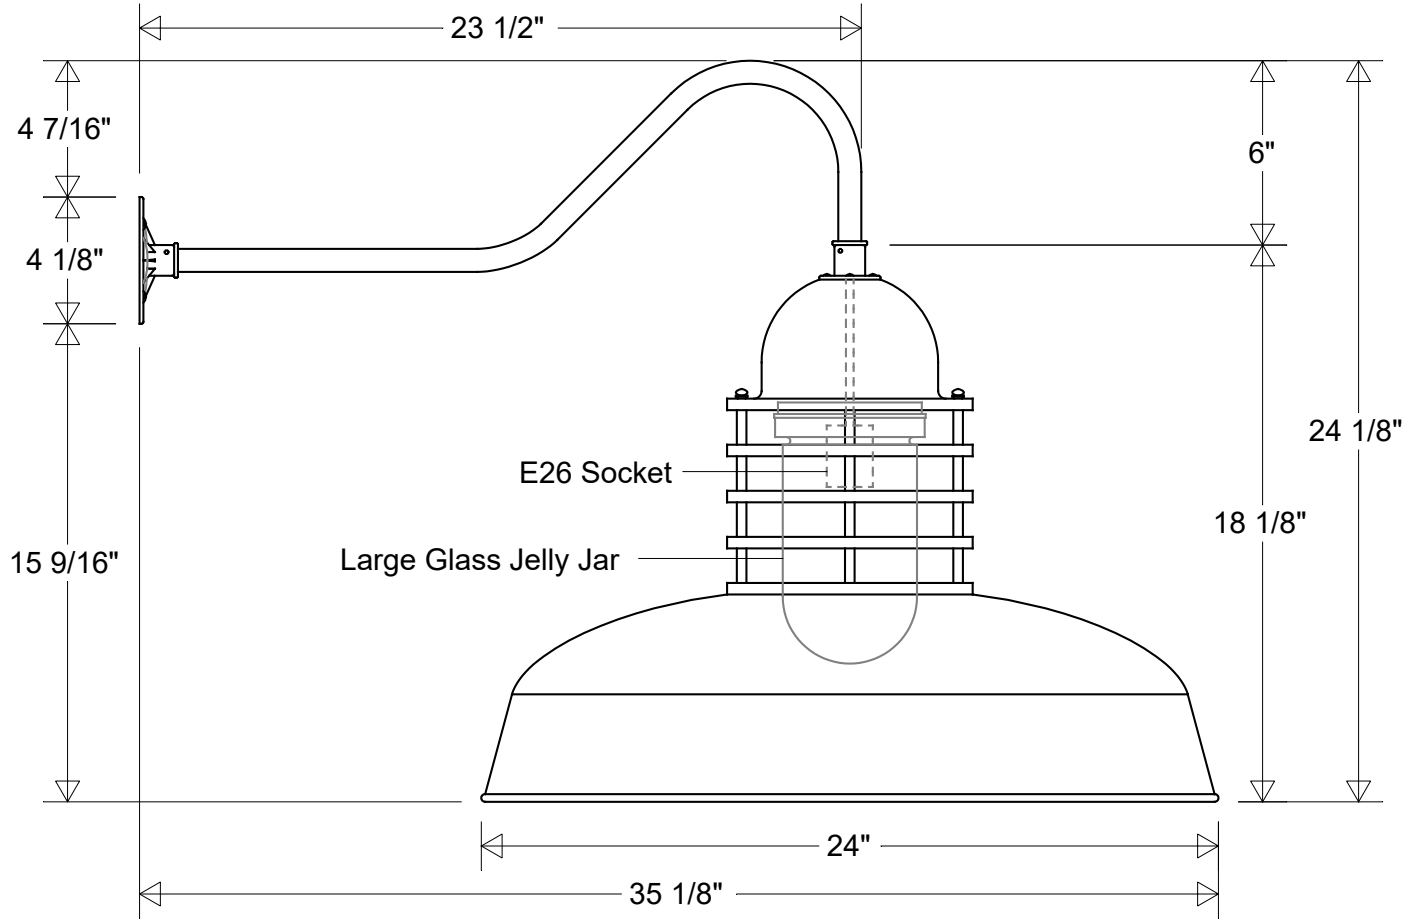

Primelite Manufacturing Corp

407 S Main St, Freeport, NY 11520

Phone: 516-868-4411 | Fax: 516-868-4609
 sales@primelite-mfg.com | www.primelite-mfg.com

PART # #52/24-850	LAMP E26 Socket	VOLTAGE 120 V	COLOR Powder Coated Paint
JOB NAME			TYPE Gooseneck

Lamp: E26 Socket Max Wattage: 200 W 	Initials	Date	#52/24-850		Revisions Zone Rev Description Date Appr					
	Drawn	CB								08/2023
	Checked			24" Dia 35 1/8" Ext 24 1/8" H Large Glass Jelly Jar: Clear (/4) Frosted (/5)						
Construction: Aluminum Glass Jelly Jar	MFR Appr.		Size	Drawing No.	Rev					
Unless Otherwise Specified: Dimensions in Inches	Weight:		A	0001	A					
			Scale	CAD File	Sheet	1 of 1				