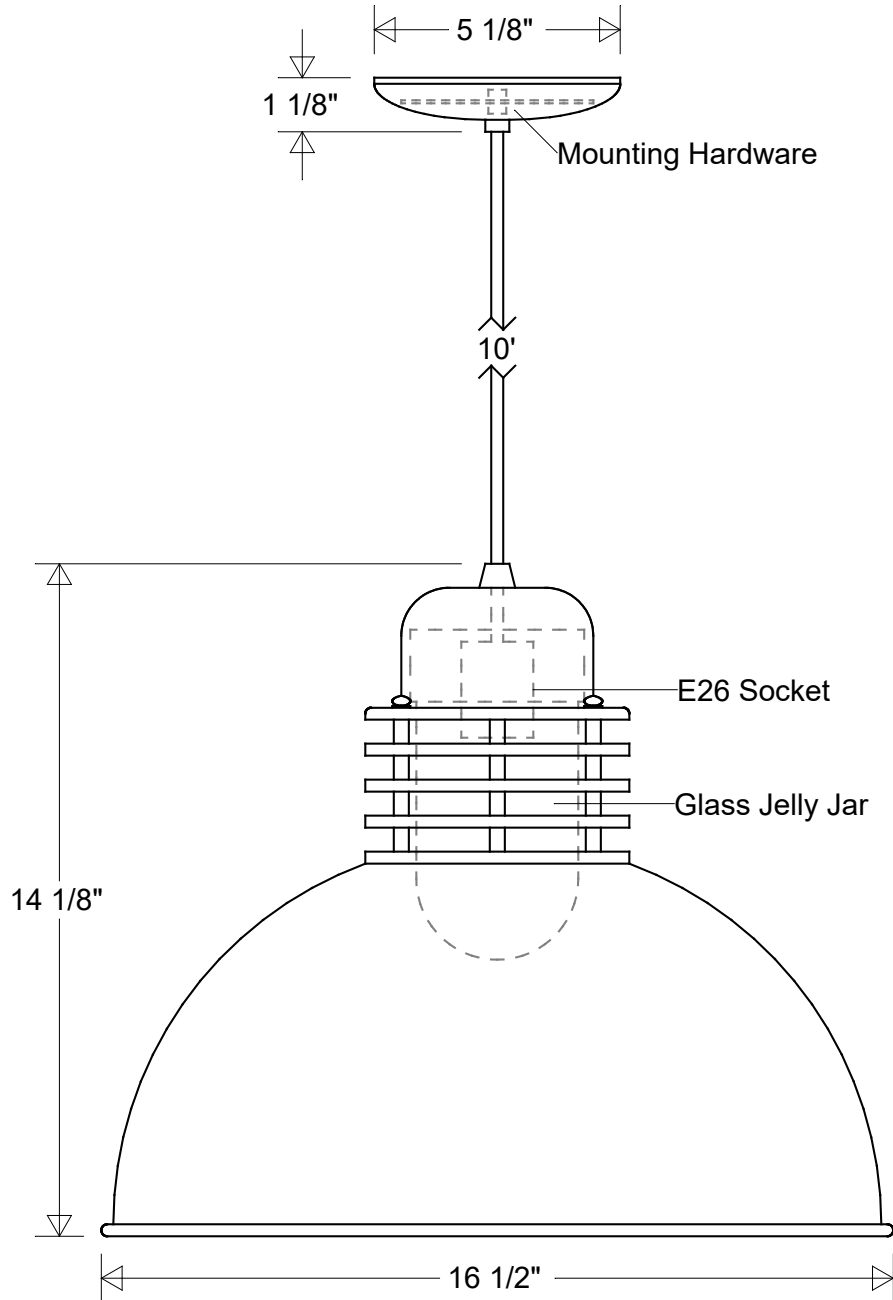

# Primelite Manufacturing Corp

407 S Main St, Freeport, NY 11520

Phone: 516-868-4411 | Fax: 516-868-4609  
 sales@primelite-mfg.com | www.primelite-mfg.com

PART # #51/16	LAMP E26 Socket	VOLTAGE 120 V	COLOR Powder Coated Paint
JOB NAME			TYPE Pendant

<b>Lamp: E26 Socket</b> Max Wattage: 100 W 	Initials	Date	<b>#51/16</b>									
	Drawn	CB						05/2023				
<b>Construction:</b> Aluminum   Glass Jelly Jar	Checked		16 1/2" Dia   14 1/8" H   10' Black or White SVT Cord					<b>Revisions</b>				
	ENG Appr.		Glass Jar: Clear (/4)   Prismatic (/4P)   Frosted (/5)					Zone	Rev	Description	Date	Appr
	MFR Appr.		Size	Drawing No.	Rev							
	QA		<b>A</b>	<b>0001</b>	<b>A</b>							
<b>Unless Otherwise Specified:</b> Dimensions in Inches	Weight:		Scale	CAD File	Sheet	<b>1 of 1</b>						