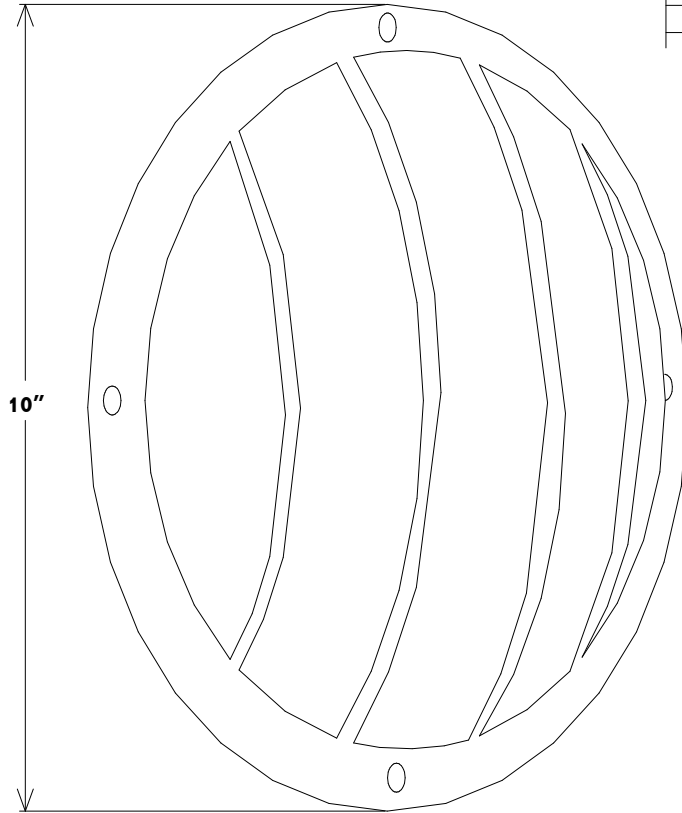

Revisions				
Zone	Rev	Description	Date	Approved

Unless Otherwise Specified: Dimensions in Inches Tolerances: Fractional ± Angular: Mach ± Bend ± Two Place Decimal ± Three Place Decimal ±	Name	Date	Primelite Mfg. Corp. 5052 LED 18		
	Drawn	lv			06/11/15
	Checked				
	ENG Appr.				
	MFR Appr.				
QA			Size	Drawing No.	Rev
Construction: white or black polycarbonate	Comments		A	0001	A
	CAD Generated Drawing Do Not Manually Update		Scale	CAD File	Sheet
Lamp: 1 - LED 18 watts			1:2		1 of 1