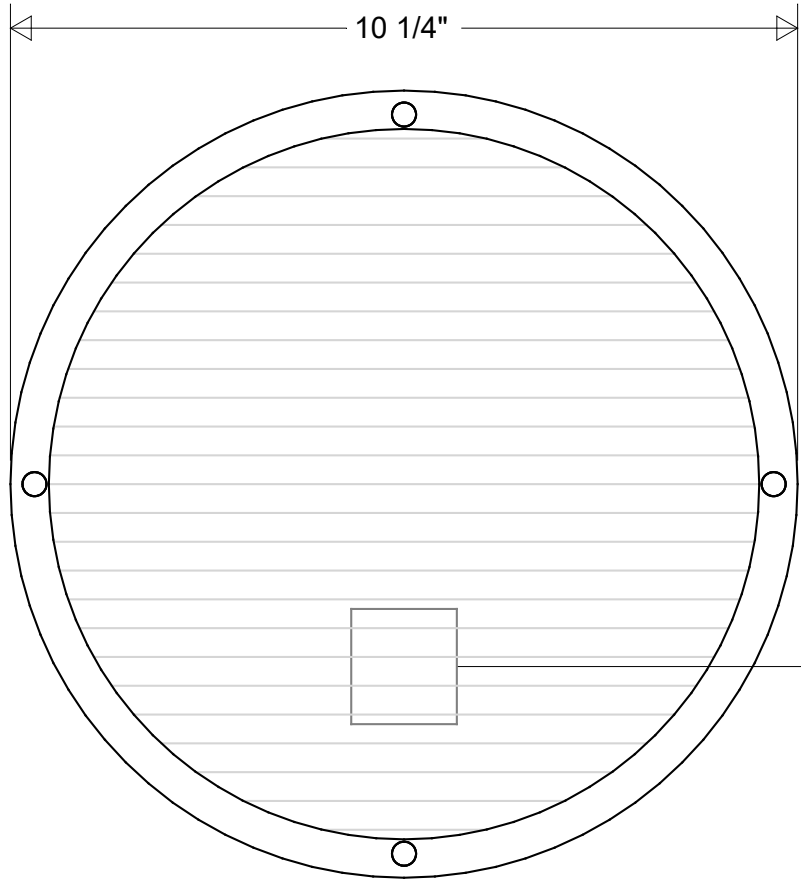

Primelite Manufacturing Corp

407 S Main St, Freeport, NY 11520

Phone: 516-868-4411 | Fax: 516-868-4609
 sales@primelite-mfg.com | www.primelite-mfg.com

PART # #5051	LAMP E26 Socket	VOLTAGE 120 V	COLOR Polycarbonate: Black White
JOB NAME			TYPE Euro Wall Sconce

E26 Socket

Lamp: E26 Socket Max Wattage: 75 W 	Initials	Date	<h2>Wall Sconce #5051</h2>								
	Drawn	CB						01/2022			
	Checked			10 1/4" Dia 5" Ext Frosted Polycarbonate Lens		Revisions					
Construction: Polycarbonate	ENG Appr.			Size	Drawing No.	Rev	Zone	Rev	Description	Date	Appr
Unless Otherwise Specified: Dimensions in Inches	MFR Appr.			A	0001	A					
	QA			Scale	CAD File	Sheet					
	Weight:					1 of 1					