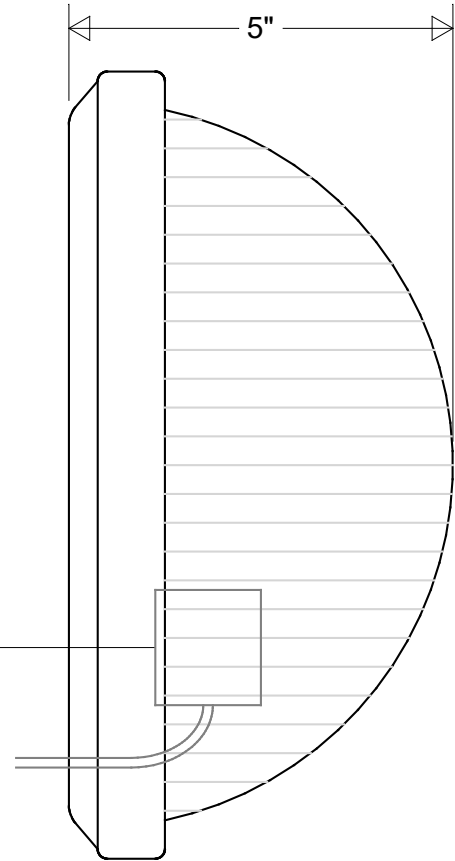

Primelite Manufacturing Corp

407 S Main St, Freeport, NY 11520

Phone: 516-868-4411 | Fax: 516-868-4609
 sales@primelite-mfg.com | www.primelite-mfg.com

PART # #5051	LAMP E26 Socket	VOLTAGE 120 V	COLOR Polycarbonate: Black White
JOB NAME			TYPE Euro Wall Sconce

E26 Socket

Lamp: E26 Socket Max Wattage: 75 W 	Initials	Date	<h2>Wall Sconce #5051</h2>								
	Drawn	CB						01/2022			
	Checked			10 1/4" Dia 5" Ext Frosted Polycarbonate Lens		Revisions					
Construction: Polycarbonate	ENG Appr.			Size	Drawing No.	Rev	Zone	Rev	Description	Date	Appr
Unless Otherwise Specified: Dimensions in Inches	MFR Appr.			A	0001	A					
	QA			Scale	CAD File	Sheet					
	Weight:					1 of 1					