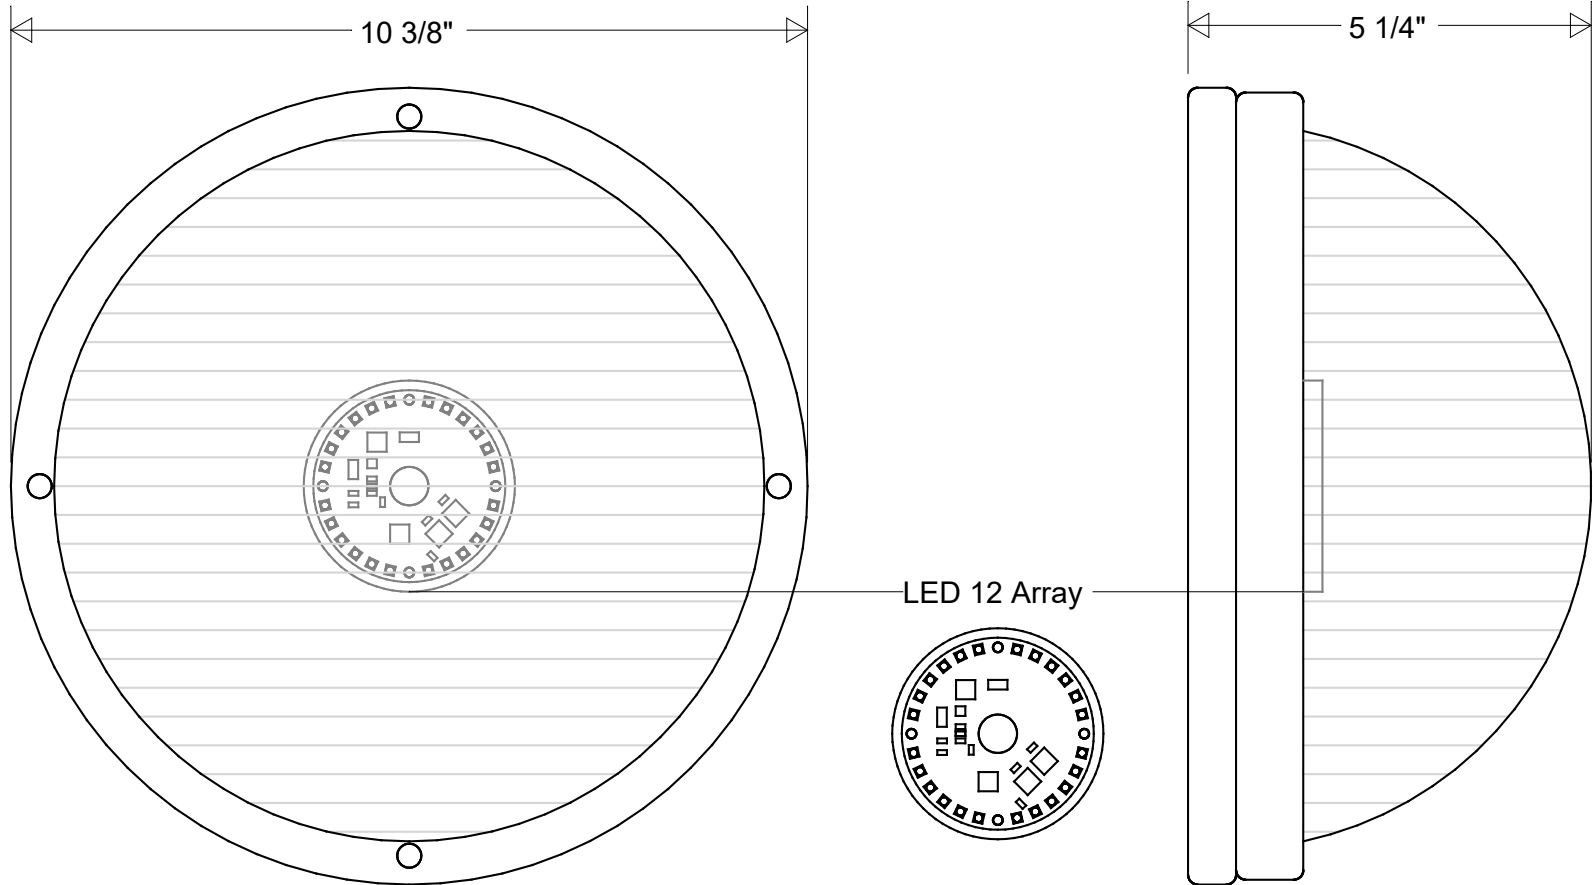

Primelite Manufacturing Corp

407 S Main St, Freeport, NY 11520

Phone: 516-868-4411 | Fax: 516-868-4609
 sales@primelite-mfg.com | www.primelite-mfg.com

PART # #5051 LED 12	LAMP Built-In LED	VOLTAGE 120 V	COLOR Polycarbonate: Black White
JOB NAME			TYPE Euro Wall Sconce

Lamp: LED 12 Array 60 W Inc Equivalent 3K = 800 Lumens 4K = 800 Lumens 	Initials	Date	Wall Sconce #5051 LED 12			
	Drawn	CB				01/2022
	Checked			10 3/8" Dia 5 1/4" Ext Frosted Polycarbonate Lens Polycarbonate Shell: Black White		
	ENG Appr.					
Construction: Aluminum Polycarbonate	MFR Appr.		Size	Drawing No.	Rev	
	QA		A	0001	A	
Unless Otherwise Specified: Dimensions in Inches	Weight:		Scale	CAD File	Sheet	
					1 of 1	