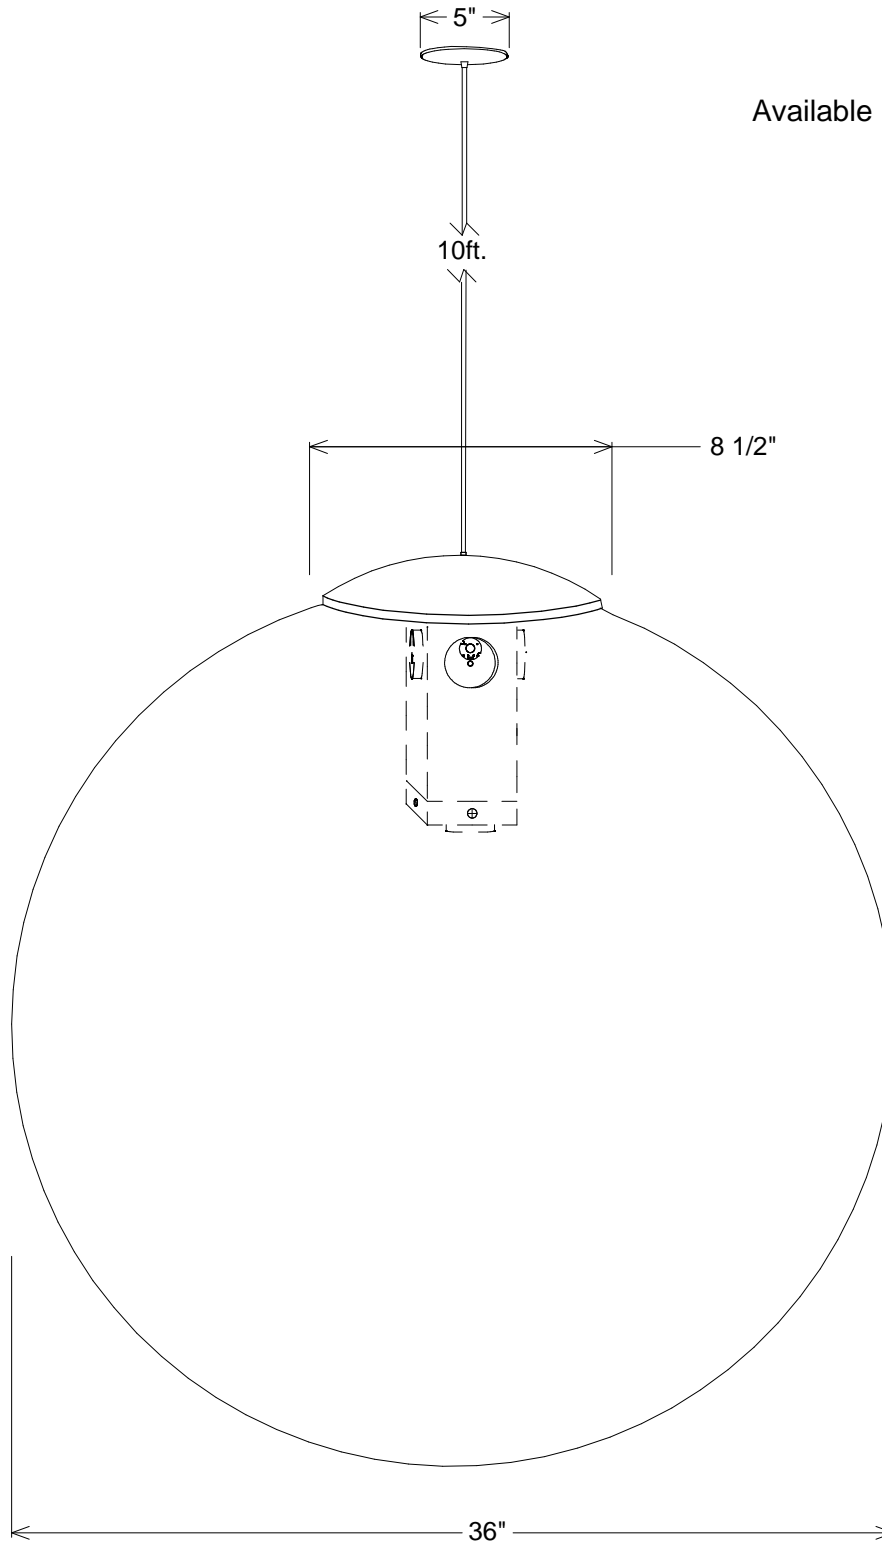

Available in white only

LED10 x 5

Unless Otherwise Specified:

Dimensions in Inches
 Tolerances: Fractional ±
 Angular: Mach ± Bend ±
 Two Place Decimal ±
 Three Place Decimal ±

Construction:
 Aluminum, polyethylene

Lamp: 5 x LED10

	Name	Date
Drawn	lv	01/17/17
Checked		
ENG Appr.		
MFR Appr.		
QA		

Comments
 CAD Generated Drawing
 Do Not Manually Update

Primelite Mfg. Corp.

**496 LED50 Dimming
 36" Polyethylene Pendant Globe**

Size	Drawing No.	Rev
A	0001	A
Scale	CAD File	Sheet
1:7		1 of 1