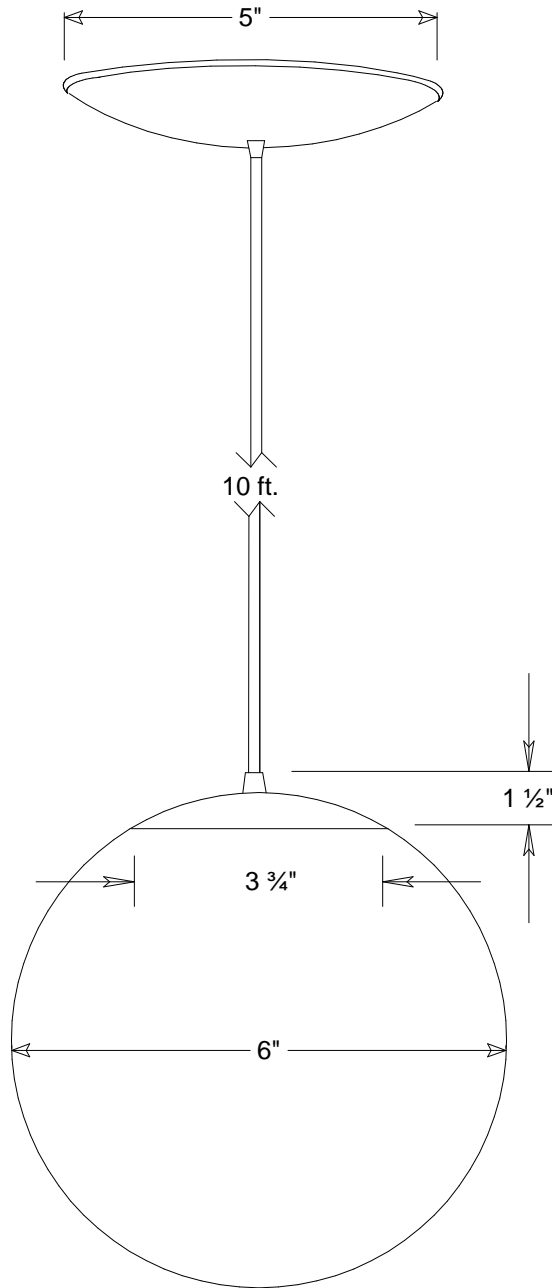

# Primelite Manufacturing Corp

407 S Main St, Freeport, NY 11520

Phone: 516-868-4411 | Fax: 516-868-4609  
 sales@primelite-mfg.com | www.primelite-mfg.com

PART # <b>#466</b>	LAMP Incandescent	VOLTAGE 120V	COLOR Powder Coated Colors
JOB NAME			TYPE Globe Pendant Polyethelene   Neckless

Lamp: Incandescent

1/60A

Construction: Aluminum Polyethelene

Unless Otherwise Specified:  
Dimensions in Inches

Name	Date	Globe Pendant #466		
Drawn iv	10/10/18	6" Dia Polyethelene Globe   Neckless   10' Vinyl Cord		
Checked		White #466/3		
ENG Appr.		Size	Drawing No.	Rev
MFR Appr.		<b>A</b>	<b>0001</b>	<b>A</b>
QA		Scale	CAD File	Sheet
Colors White #/3				<b>1 of 1</b>