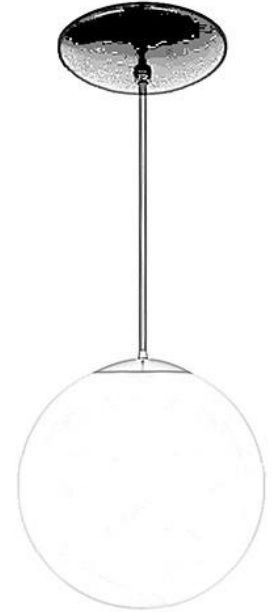

# Primelite Manufacturing Corp

407 S Main St, Freeport, NY 11520

Phone: 516-868-4411 | Fax: 516-868-4609  
 sales@primelite-mfg.com | www.primelite-mfg.com

PART # <b>#466</b>	LAMP Incandescent	VOLTAGE 120V	COLOR Powder Coated Colors
JOB NAME			TYPE Globe Pendant Polyethelene   Neckless

Lamp: Incandescent

1/60A

Construction: Aluminum Polyethelene

Unless Otherwise Specified:  
Dimensions in Inches

Name	Date	Globe Pendant #466		
Drawn iv	10/10/18	6" Dia Polyethelene Globe   Neckless   10' Vinyl Cord		
Checked		White #466/3		
ENG Appr.		Size	Drawing No.	Rev
MFR Appr.		<b>A</b>	<b>0001</b>	<b>A</b>
QA		Scale	CAD File	Sheet
Colors White #/3				<b>1 of 1</b>