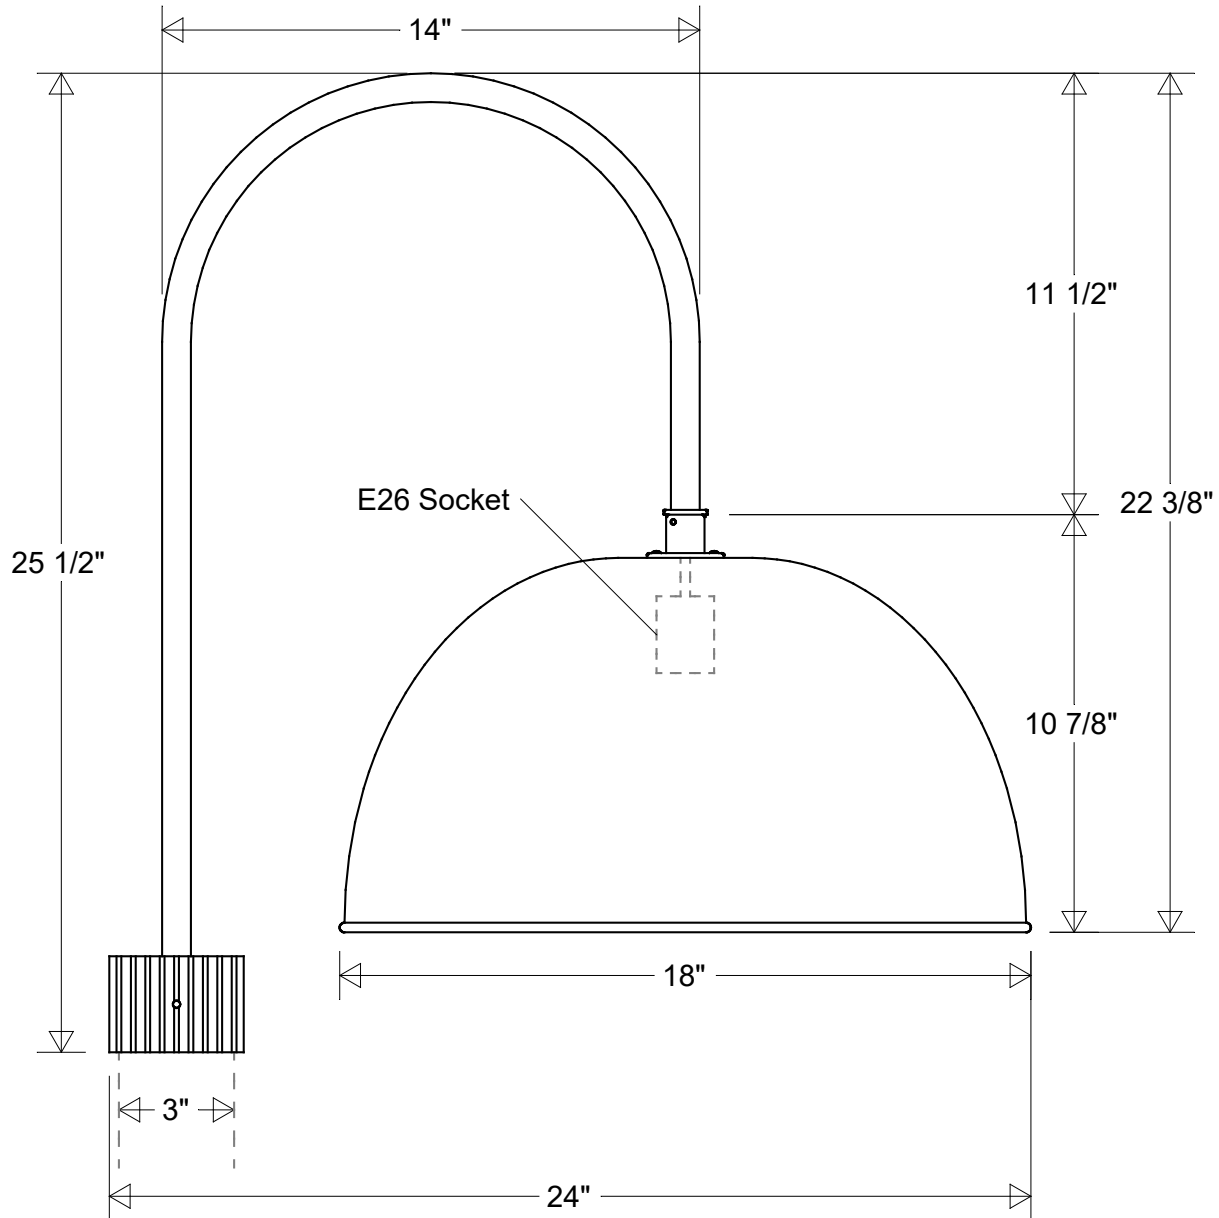

Primelite Manufacturing Corp

407 S Main St, Freeport, NY 11520

Phone: 516-868-4411 | Fax: 516-868-4609
 sales@primelite-mfg.com | www.primelite-mfg.com

PART # #46/18-1862	LAMP E26 Socket	VOLTAGE 120 V	COLOR Powder Coated Paint
JOB NAME			TYPE Post Light

Lamp: E26 Socket Max Wattage: 100 W 	Initials	Date	Post Light #46/18-1862 18" Dia 24" Ext 25 1/2" H Fits 3" OD Round Posts or Pier Mounts					
	Drawn	CB						07/2022
Construction: Aluminum	Checked			Revisions				
	ENG Appr.			Zone	Rev	Description	Date	Appr
	MFR Appr.							
Unless Otherwise Specified: Dimensions in Inches	QA			Size	Drawing No.	Rev		
	Weight:			A	0001	A		
				Scale	CAD File	Sheet	1 of 1	