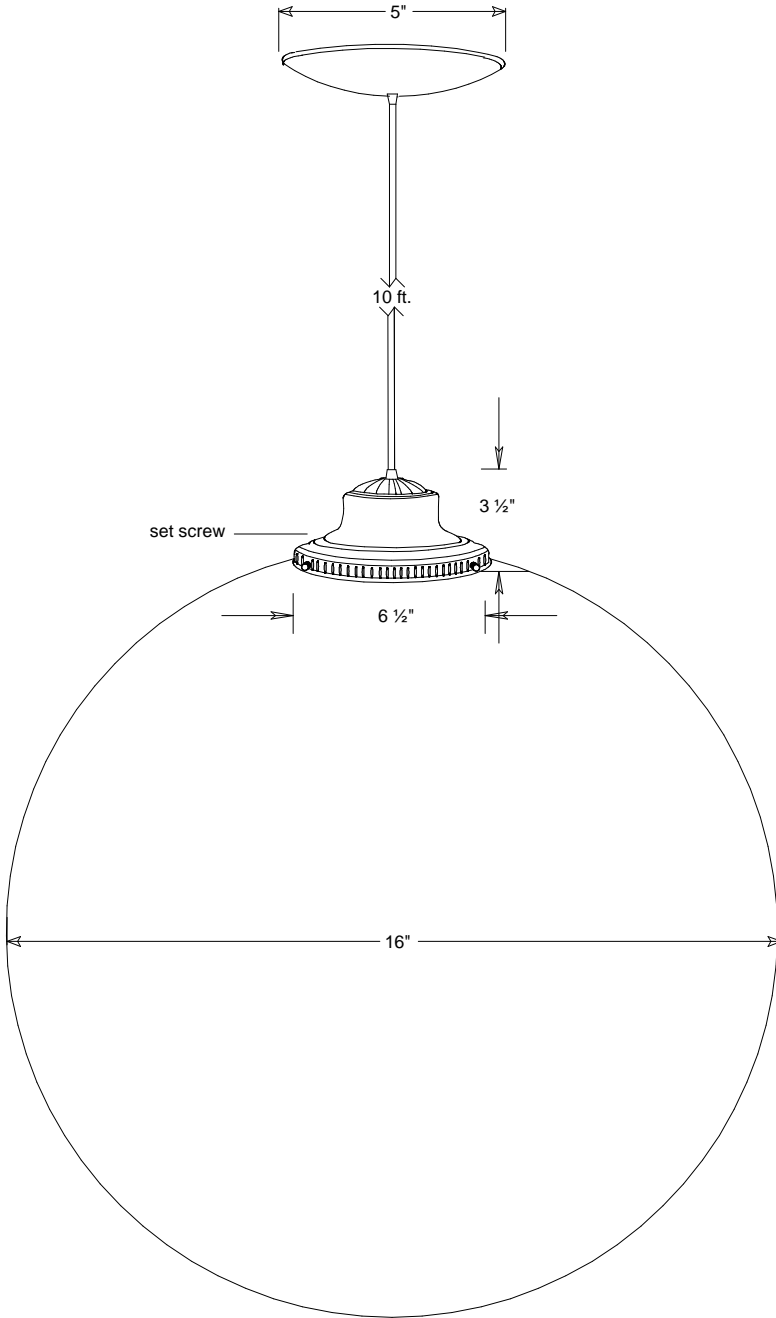

Primelite Manufacturing Corp

407 S Main St, Freeport, NY 11520

Phone: 516-868-4411 | Fax: 516-868-4609
 sales@primelite-mfg.com | www.primelite-mfg.com

PART # #446 N	LAMP Incandescent Led	VOLTAGE 120V	COLOR Powder Coated Colors
JOB NAME			TYPE Globe Pendant Glass Necked

School House Holder (large)

Lamp: Incandescent | LED

1/100A | LED12 3K | LED48 3K
(4 X LED12 3K)

Construction: Aluminum, Glass

Unless Otherwise Specified:
Dimensions in Inches

Name	Date	Globe Pendant #446 N		
Drawn: iv	10/05/18	16" Dia Necked Glass Globe 10' Vinyl Cord Smoke #446/1N White #446/3N Clear #446/4N		
Checked:		Size: A	Drawing No.: 0001	Rev: A
ENG Appr.:		Scale:	CAD File:	Sheet: 1 of 1
MFR Appr.:		Colors: Smoke #/1 White #/3 Clear #/4		
QA:				