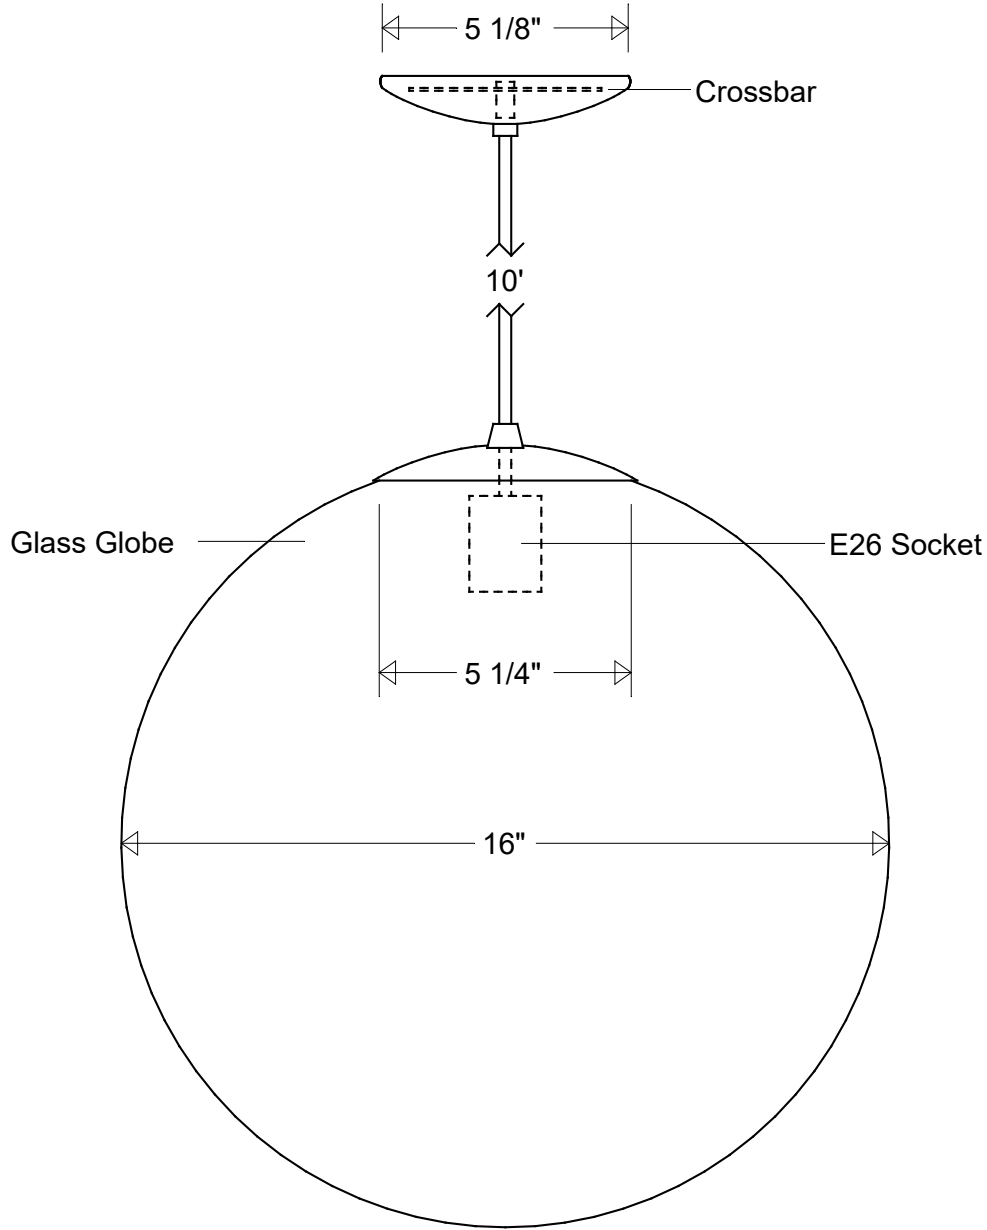

Primelite Manufacturing Corp

407 S Main St, Freeport, NY 11520

Phone: 516-868-4411 | Fax: 516-868-4609
 sales@primelite-mfg.com | www.primelite-mfg.com

PART # #446M	LAMP E26 Socket	VOLTAGE 120 V	COLOR Powder Coated Paint
JOB NAME			TYPE Pendant

Lamp: E26 Socket
 Max Wattage: 1/200 W

	Name	Date
Drawn	CB	08/2021
Checked		
ENG Appr.		
MFR Appr.		
QA		
Weight		

Pendant #446M

16" Dia | 5 1/8" Canopy | 10' Vinyl Cord
 Glass Globe: Matte White

Construction:
 Aluminum | Glass | Vinyl

Unless Otherwise Specified:
 Dimensions in Inches

Size A	Drawing No. 0001	Rev A
Scale	CAD File	Sheet 1 of 1

Revisions				
Zone	Rev	Description	Date	Approved