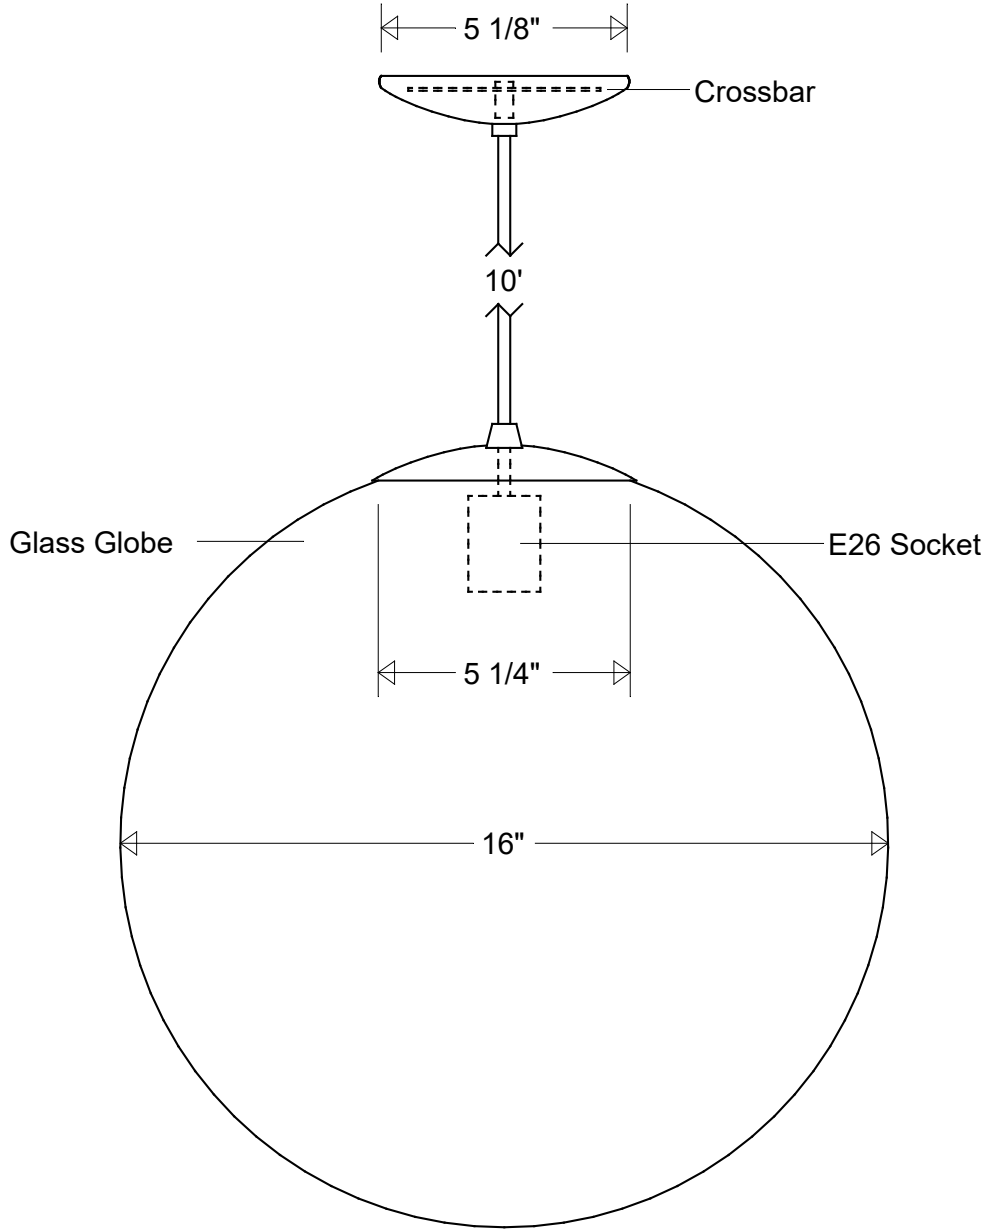

Primelite Manufacturing Corp

407 S Main St, Freeport, NY 11520

Phone: 516-868-4411 | Fax: 516-868-4609
 sales@primelite-mfg.com | www.primelite-mfg.com

PART # #446	LAMP E26 Socket	VOLTAGE 120 V	COLOR Powder Coated Paint
JOB NAME			TYPE Pendant

Lamp: E26 Socket
 Max Wattage: 1/200 W

Name	Date
Drawn CB	08/2021
Checked	
ENG Appr.	
MFR Appr.	
QA	
Weight	

Pendant #446

16" Dia | 5 1/8" Canopy | 10' Vinyl Cord
 Glass Globe: Smoke | White | Clear

Size	Drawing No.	Rev
A	0001	A
Scale	CAD File	Sheet
		1 of 1

Revisions				
Zone	Rev	Description	Date	Approved

Construction:
 Aluminum | Glass | Vinyl

Unless Otherwise Specified:
 Dimensions in Inches