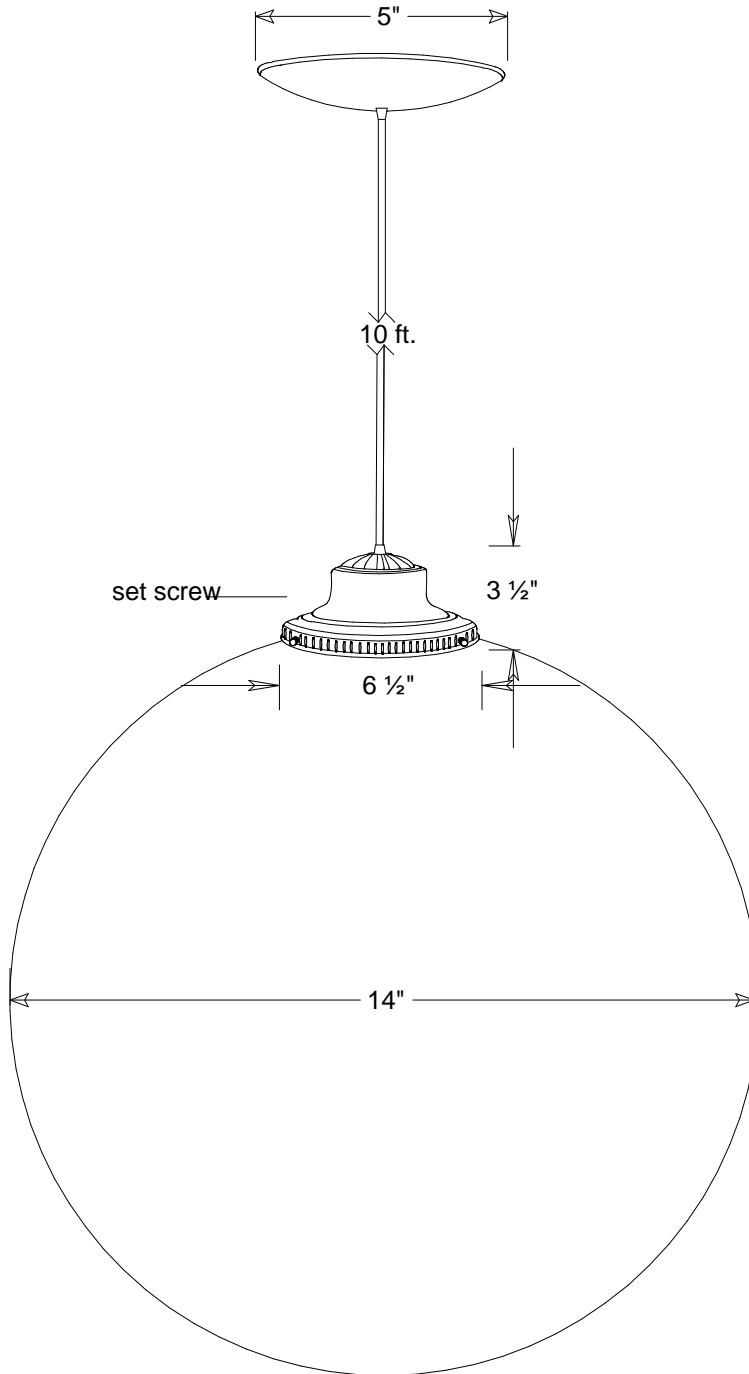

# Primelite Manufacturing Corp

407 S Main St, Freeport, NY 11520

Phone: 516-868-4411 | Fax: 516-868-4609  
 sales@primelite-mfg.com | www.primelite-mfg.com

<b>PART #</b> <b>#444 N</b>	<b>LAMP</b> Incandescent   Led	<b>VOLTAGE</b> 120V	<b>COLOR</b> Powder Coated Colors
<b>JOB NAME</b>			<b>TYPE</b> Globe Pendant Glass   Necked

School House Holder (large)

Lamp: Incandescent | LED

1/100A | LED12 3K | LED48 3K  
(4 x LED12 3K)

Construction: Aluminum, Glass

Unless Otherwise Specified:  
Dimensions in Inches

Name	Date	Globe Pendant #444 N		
Drawn: iv	10/02/18	14" Dia Necked Glass Globe   10' Vinyl Cord Smoke #444/1N   White #444/3N   Clear #444/4N		
Checked:		Size: <b>A</b>	Drawing No.: <b>0001</b>	Rev: <b>A</b>
ENG Appr.:		Scale:	CAD File:	Sheet: <b>1 of 1</b>
MFR Appr.:		Colors: Smoke #/1   White #/3   Clear #/4		
QA:				