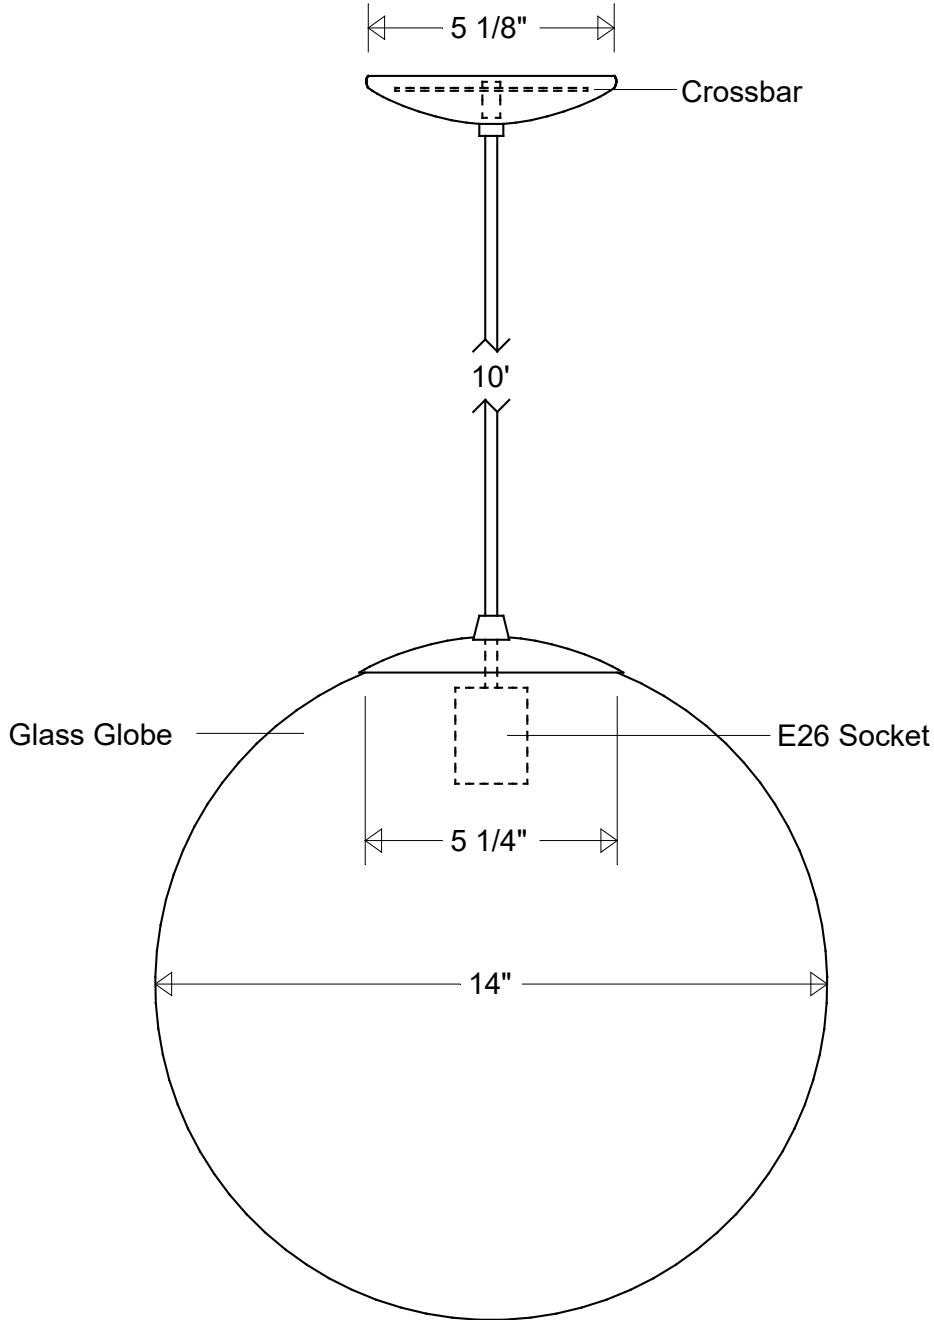

Primelite Manufacturing Corp

407 S Main St, Freeport, NY 11520

Phone: 516-868-4411 | Fax: 516-868-4609
 sales@primelite-mfg.com | www.primelite-mfg.com

PART # #444M	LAMP E26 Socket	VOLTAGE 120 V	COLOR Powder Coated Paint
JOB NAME			TYPE Pendant

Lamp: E26 Socket Max Wattage: 1/150 W 	Name	Date	Pendant #444M			
	Drawn	CB				08/2021
	Checked			14" Dia 5 1/8" Canopy 10' Vinyl Cord Glass Globe: Matte White		
	ENG Appr.					
Construction: Aluminum Glass Vinyl	MFR Appr.		Size	Drawing No.	Rev	
Unless Otherwise Specified: Dimensions in Inches	QA		A	0001	A	
	Weight		Scale	CAD File	Sheet	
			1 of 1			