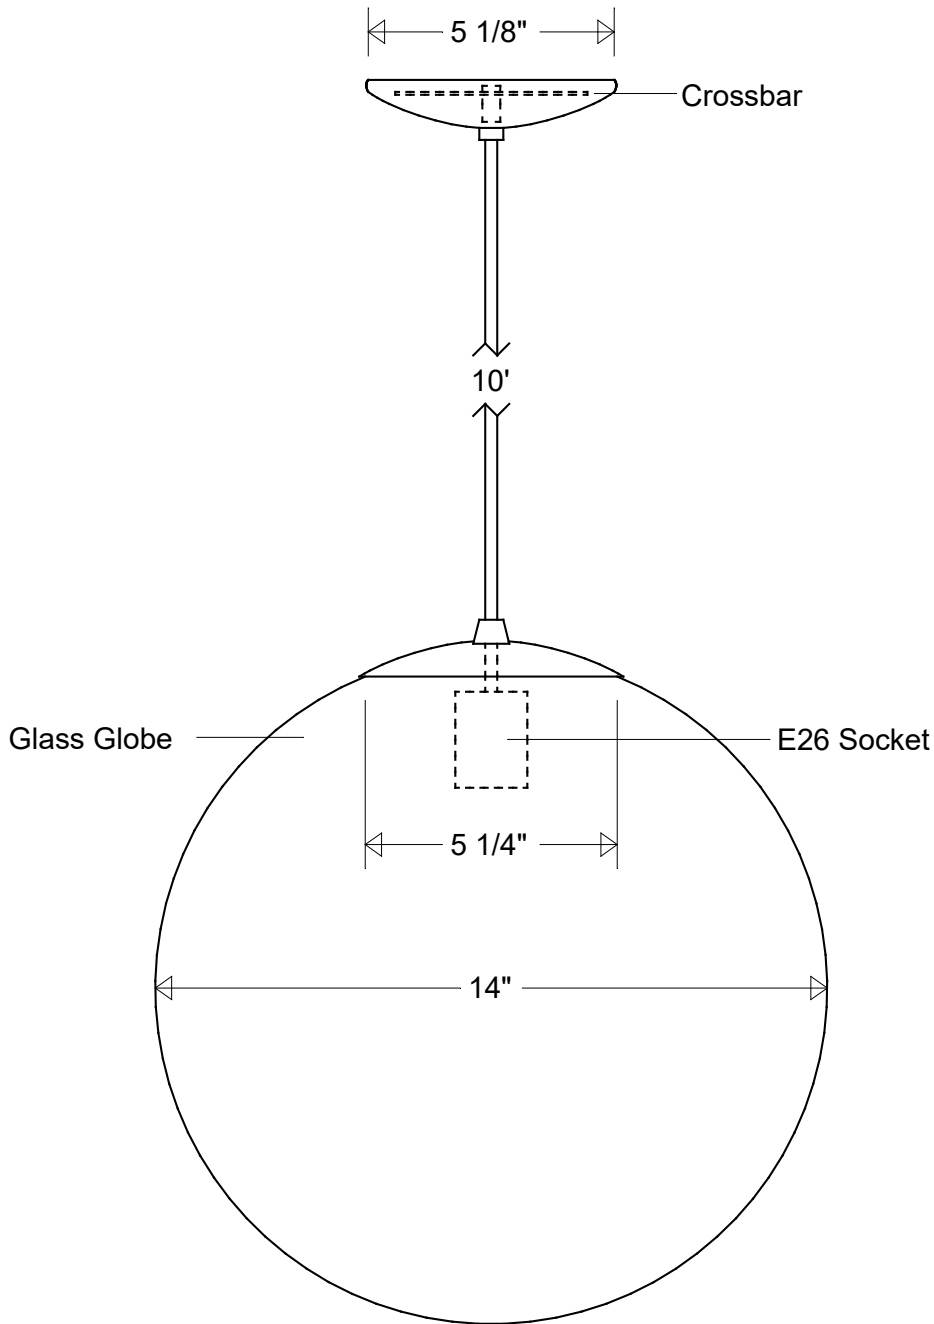

Primelite Manufacturing Corp

407 S Main St, Freeport, NY 11520

Phone: 516-868-4411 | Fax: 516-868-4609
 sales@primelite-mfg.com | www.primelite-mfg.com

PART # #444	LAMP E26 Socket	VOLTAGE 120 V	COLOR Powder Coated Paint
JOB NAME			TYPE Pendant

Lamp: E26 Socket
 Max Wattage: 1/150 W

Construction:
 Aluminum | Glass | Vinyl

Unless Otherwise Specified:
 Dimensions in Inches

Name	Date
Drawn CB	08/2021
Checked	
ENG Appr.	
MFR Appr.	
QA	
Weight	

Pendant #444

14" Dia | 5 1/8" Canopy | 10' Vinyl Cord
 Glass Globe: Smoke | White | Clear

Size	Drawing No.	Rev
A	0001	A
Scale	CAD File	Sheet
		1 of 1

Revisions				
Zone	Rev	Description	Date	Approved