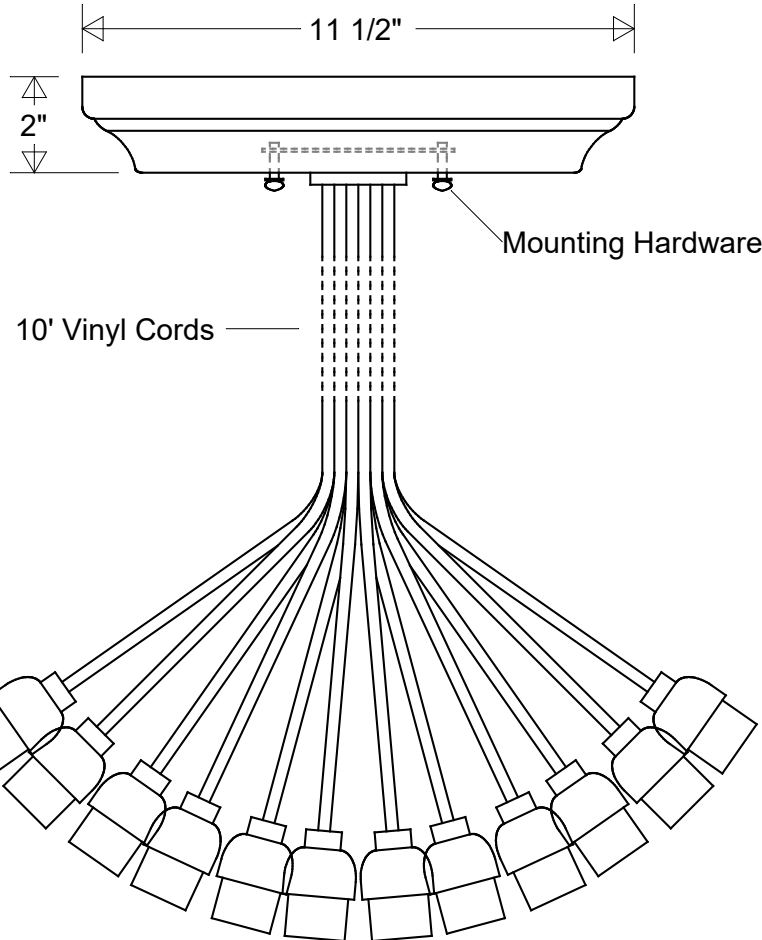

Primelite Manufacturing Corp

407 S Main St, Freeport, NY 11520

Phone: 516-868-4411 | Fax: 516-868-4609
 sales@primelite-mfg.com | www.primelite-mfg.com

PART # #443/12	LAMP E26 Socket	VOLTAGE 120 V	COLOR Powder Coated Paint
JOB NAME			TYPE Pendant

Lamp: E26 Socket Max Wattage/Socket: 60 W Number of Sockets: 12 Recommended Bulb: G40	Initials	Date	#443/12			Revisions <table border="1" style="width: 100%; border-collapse: collapse;"> <thead> <tr> <th>Zone</th> <th>Rev</th> <th>Description</th> <th>Date</th> <th>Appr</th> </tr> </thead> <tbody> <tr><td> </td><td> </td><td> </td><td> </td><td> </td></tr> <tr><td> </td><td> </td><td> </td><td> </td><td> </td></tr> <tr><td> </td><td> </td><td> </td><td> </td><td> </td></tr> <tr><td> </td><td> </td><td> </td><td> </td><td> </td></tr> </tbody> </table>					Zone	Rev	Description	Date	Appr																				
	Zone	Rev									Description	Date	Appr																						
Drawn	CB	05/2023	11 1/2" Dia Black Sockets Only 10' Vinyl Cords: Black White																																
Checked																																			
ENG Appr.			Size	Drawing No.	Rev	1 of 1																													
Construction: Aluminum	MFR Appr.		A	0001	A																														
Unless Otherwise Specified: Dimensions in Inches	Weight:		Scale	CAD File	Sheet	1 of 1																													