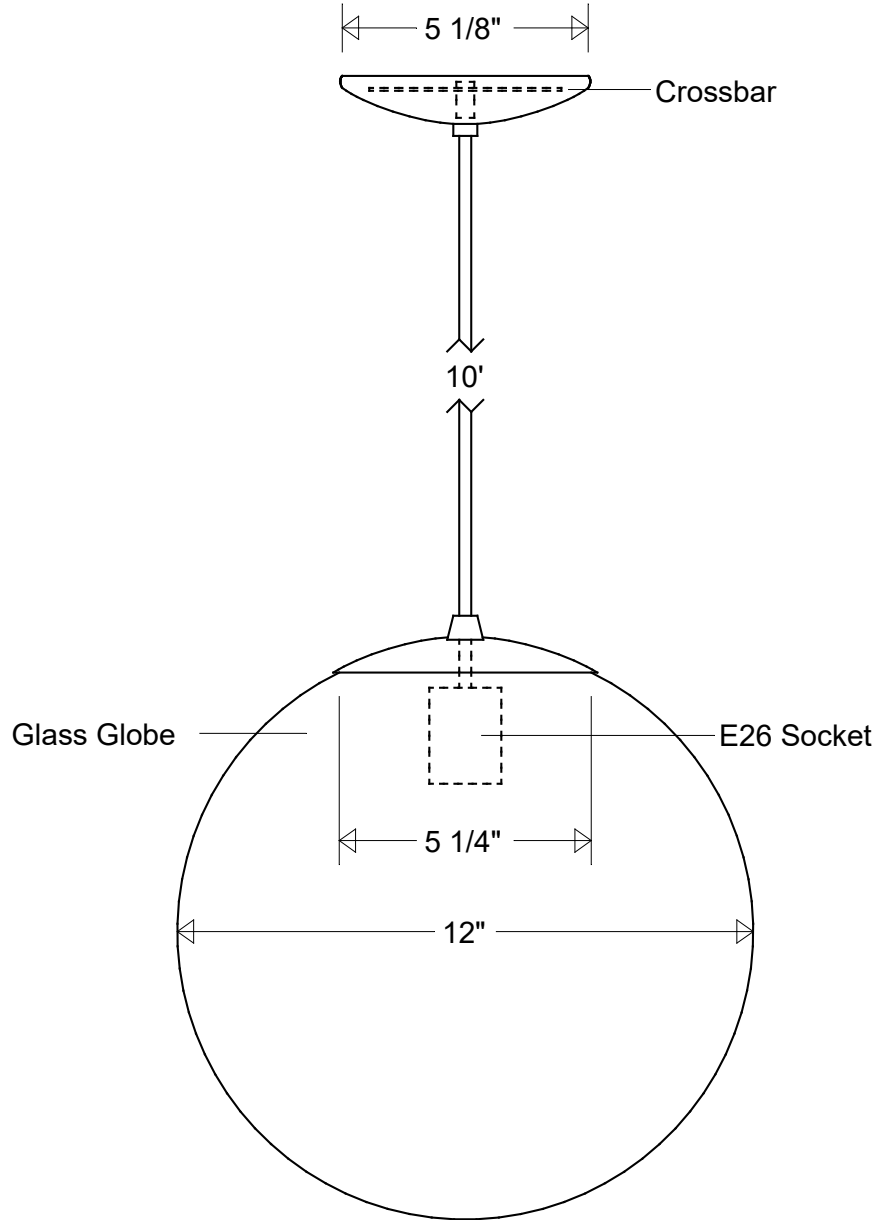

Primelite Manufacturing Corp

407 S Main St, Freeport, NY 11520

Phone: 516-868-4411 | Fax: 516-868-4609
 sales@primelite-mfg.com | www.primelite-mfg.com

PART # #442M	LAMP E26 Socket	VOLTAGE 120 V	COLOR Powder Coated Paint
JOB NAME			TYPE Pendant

Lamp: E26 Socket Max Wattage: 1/100 W 	Name	Date	Pendant #442M			
	Drawn	CB				08/2021
	Checked			12" Dia 5 1/8" Canopy 10' Vinyl Cord Glass Globe: Matte White		
	ENG Appr.					
Construction: Aluminum Glass Vinyl	MFR Appr.		Size	Drawing No.	Rev	
Unless Otherwise Specified: Dimensions in Inches	QA		A	0001	A	
	Weight		Scale	CAD File	Sheet	
			1 of 1			