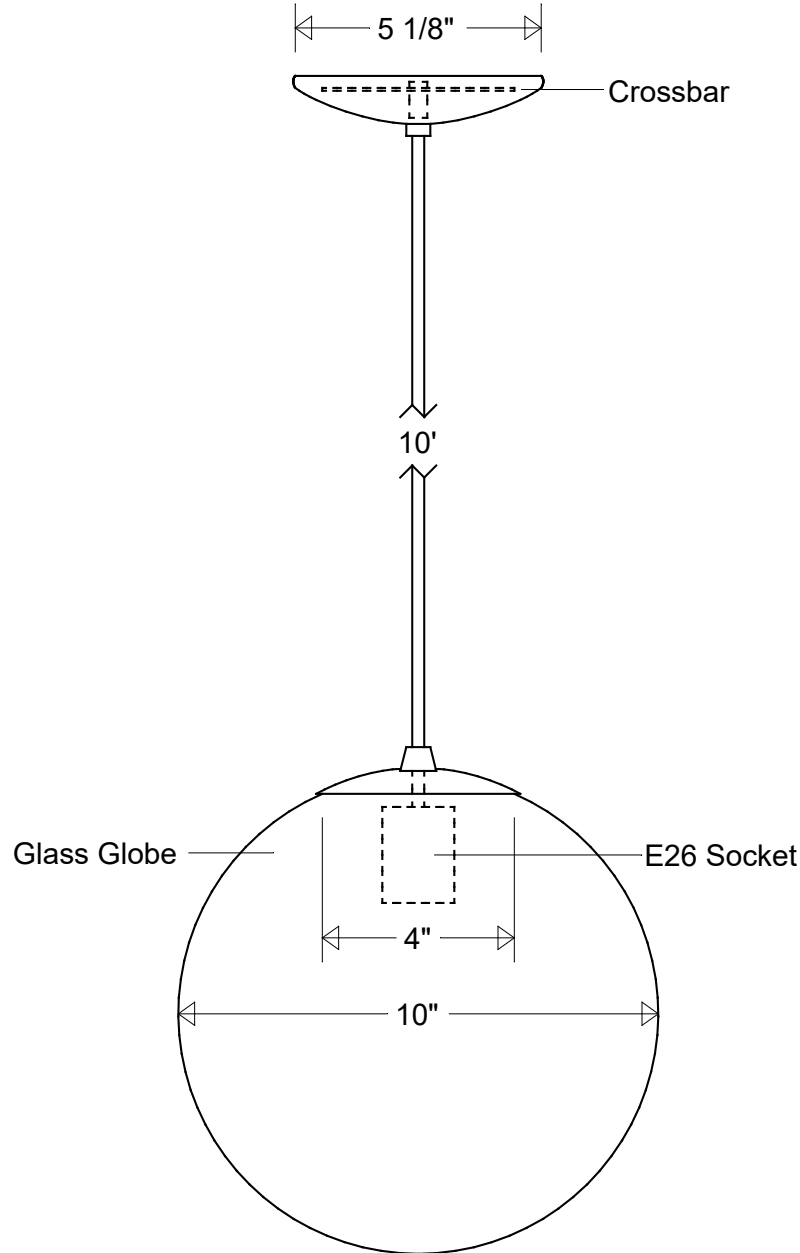

Primelite Manufacturing Corp

407 S Main St, Freeport, NY 11520

Phone: 516-868-4411 | Fax: 516-868-4609
 sales@primelite-mfg.com | www.primelite-mfg.com

PART # #440M	LAMP E26 Socket	VOLTAGE 120 V	COLOR Powder Coated Paint
JOB NAME			TYPE Pendant

Lamp: E26 Socket Max Wattage: 1/100 W 	Name	Date	Pendant #440M			
	Drawn	CB				08/2021
	Checked			10" Dia 5 1/8" Canopy 10' Vinyl Cord Glass Globe: Matte White		
	ENG Appr.					
Construction: Aluminum Glass Vinyl	MFR Appr.		Size	Drawing No.	Rev	
Unless Otherwise Specified: Dimensions in Inches	QA		A	0001	A	
	Weight		Scale	CAD File	Sheet	