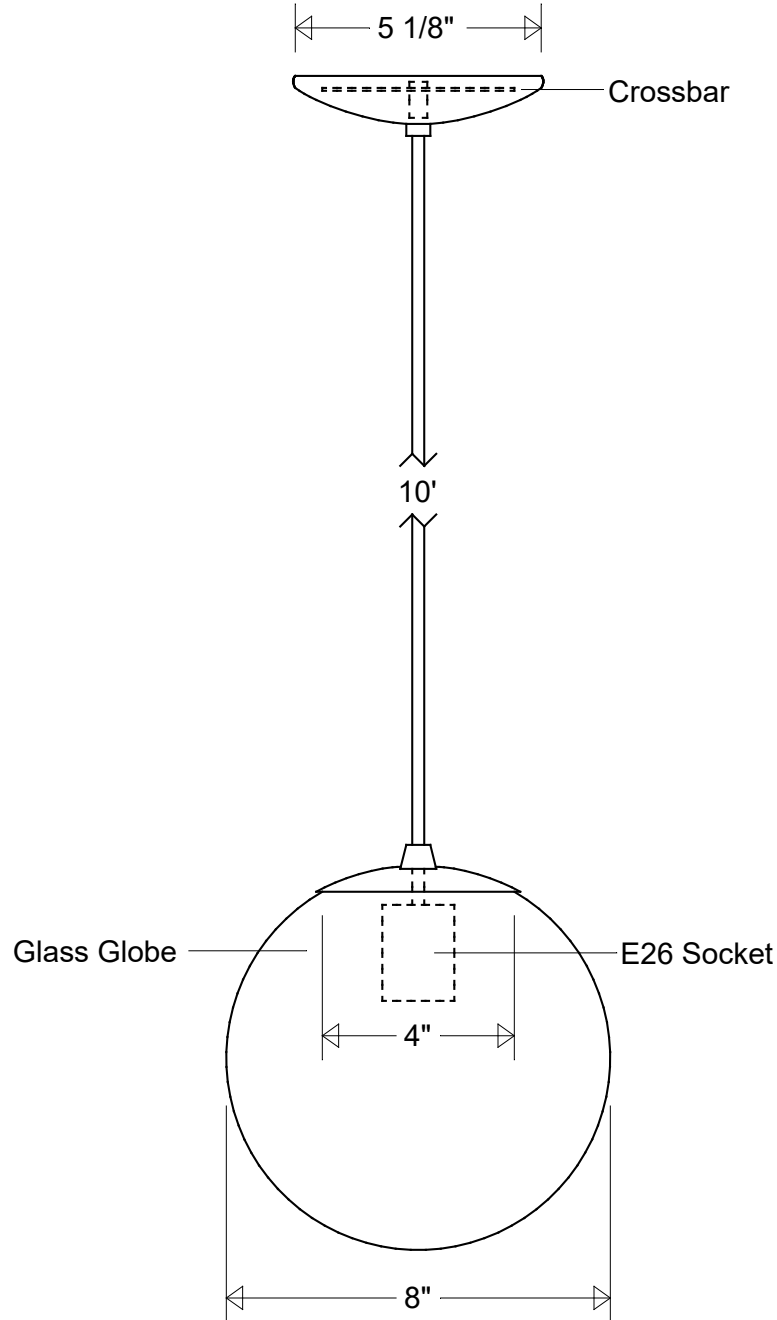

Primelite Manufacturing Corp

407 S Main St, Freeport, NY 11520

Phone: 516-868-4411 | Fax: 516-868-4609
 sales@primelite-mfg.com | www.primelite-mfg.com

PART # #438M	LAMP E26 Socket	VOLTAGE 120 V	COLOR Powder Coated Paint
JOB NAME			TYPE Pendant

Lamp: E26 Socket
 Max Wattage: 1/75 W

Construction:
 Aluminum | Glass | Vinyl

Unless Otherwise Specified:
 Dimensions in Inches

Name	Date
Drawn CB	08/2021
Checked	
ENG Appr.	
MFR Appr.	
QA	
Weight	

Pendant #438M		
8" Dia 5 1/8" Canopy 10' Vinyl Cord Glass Globe: Matte White		
Size A	Drawing No. 0001	Rev A
Scale	CAD File	Sheet 1 of 1