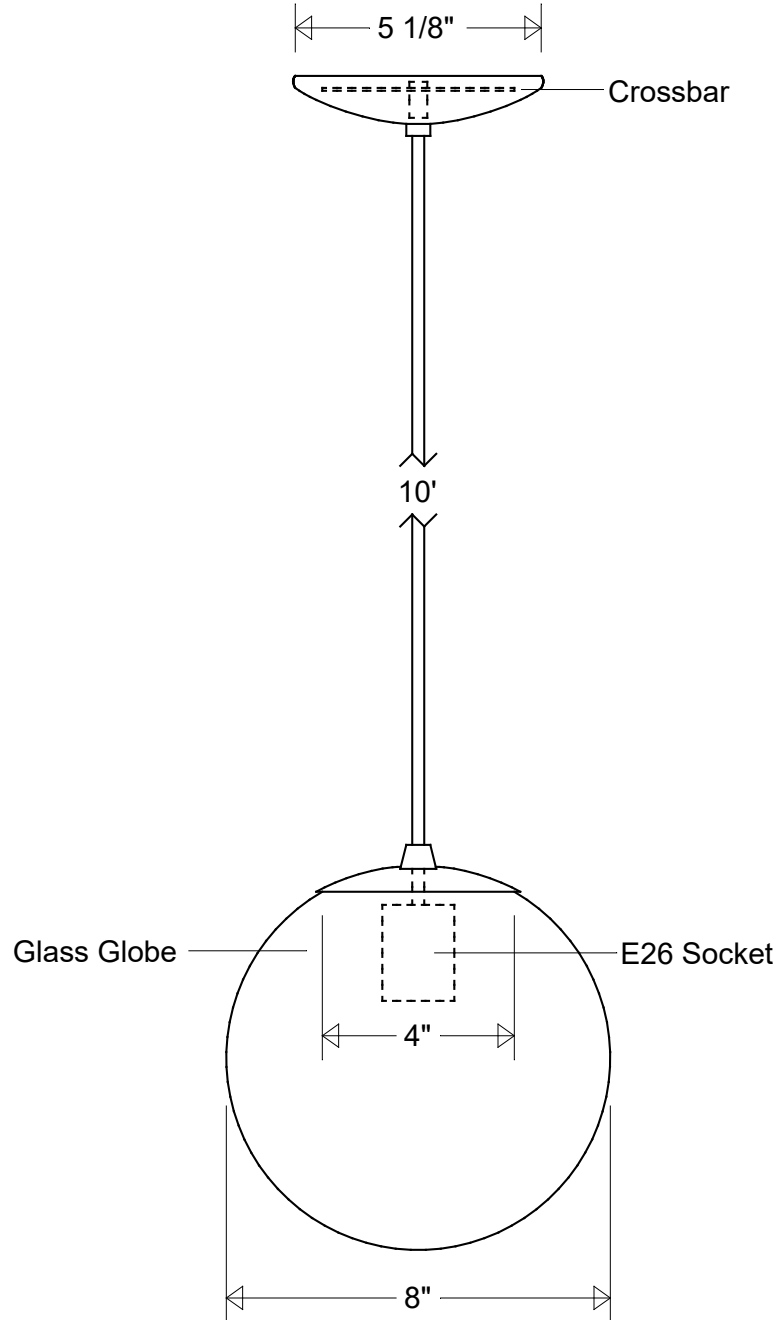

# Primelite Manufacturing Corp

407 S Main St, Freeport, NY 11520

Phone: 516-868-4411 | Fax: 516-868-4609  
 sales@primelite-mfg.com | www.primelite-mfg.com

PART # #438	LAMP E26 Socket	VOLTAGE 120 V	COLOR Powder Coated Paint
JOB NAME			TYPE Pendant

<b>Lamp: E26 Socket</b> Max Wattage: 1/75 W 	<b>Name</b>	<b>Date</b>	<b>Pendant #438</b>			
	Drawn	CB				08/2021
	Checked			8" Dia   5 1/8" Canopy   10' Vinyl Cord Glass Globe: Smoke   White   Clear		
	ENG Appr.					
Construction: Aluminum   Glass   Vinyl	MFR Appr.		Size	Drawing No.	Rev	
<b>Unless Otherwise Specified:</b> Dimensions in Inches	QA		<b>A</b>	<b>0001</b>	<b>A</b>	
	Weight		Scale	CAD File	Sheet	
			<b>1 of 1</b>			